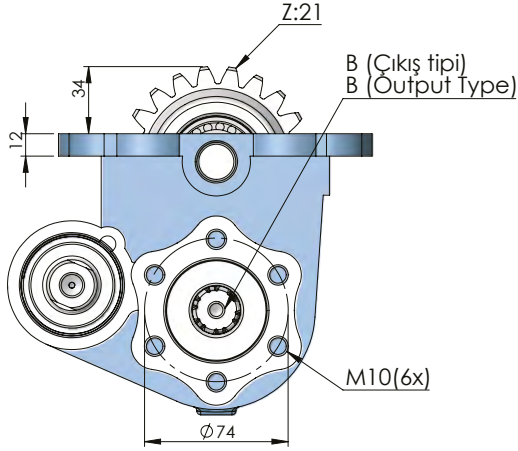

## EATON 570 RIGHT SIDE UNI

EATON 570 SAĞ YAN UNI

EATON

POWER TAKE-OFFS  
P.T.O.

CODE KOD	TYPE TİP (A)	MOUNTING TYPE BAĞLANTI TİPİ (B)	MOUNTING SIDE BAĞLANTI	TORQUE TORK (Kgm / Nm)	POWER GÜÇ (Hp / Kw)	SPEED DEVİR (RPM)	RATIO ORAN
50411512P0	PNEUMATIC PNÖMATİK	UNI	RIGHT SIDE SAĞ YAN	25 Kgm 245 Nm	17,2 HP 12,8 Kw	500 RPM	1/1,25
50411522P0		ISO ADAPTER ADAPTÖRLÜ ISO					
50411532P0		FLANGE FLANŞLI					
50411542P0		SHAFT ŞAFTLI					
GEARBOX / ANA ŞANZIMANLAR				USED VEHICLES / KULLANILAN BAZI ARAÇLAR			
PTO EATON-HEMA 570-542-640 R SMA-SMS-SMR-SMH-SMJ-CMA-CMR				162.22-162.25-170.25- FATİH / 2114-2116-2517 FORD CARGO (86-96) 180 FATİH BMC BEDFORD GENETO / 1830 INTER / 1850 YAVUZ			