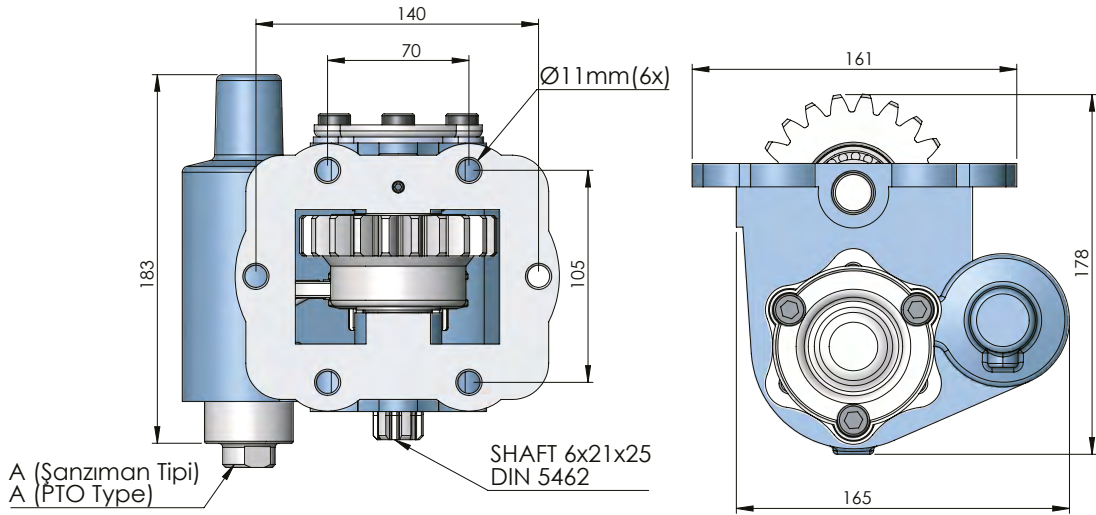

## EATON 570 RIGHT SIDE UNI

EATON 570 SAĞ YAN UNI

EATON

POWER TAKE-OFFS  
P.T.O.

CODE KOD	TYPE TİP (A)	MOUNTING TYPE BAĞLANTI TİPİ (B)	MOUNTING SIDE BAĞLANTI	TORQUE TORK (Kgm / Nm)	POWER GÜÇ (Hp / Kw)	SPEED DEVİR (RPM)	RATIO ORAN
50411512P0	PNEUMATIC PNÖMATİK	UNI	RIGHT SIDE SAĞ YAN	25 Kgm 245 Nm	17,2 HP 12,8 Kw	500 RPM	1/1,25
50411522P0		ISO ADAPTER ADAPTÖRLÜ ISO					
50411532P0		FLANGE FLANŞLI					
50411542P0		SHAFT ŞAFTLI					
GEARBOX / ANA ŞANZIMANLAR				USED VEHICLES / KULLANILAN BAZI ARAÇLAR			
PTO EATON-HEMA 570-542-640 R SMA-SMS-SMR-SMH-SMJ-CMA-CMR				162.22-162.25-170.25- FATİH / 2114-2116-2517 FORD CARGO (86-96) 180 FATİH BMC BEDFORD GENETO / 1830 INTER / 1850 YAVUZ			