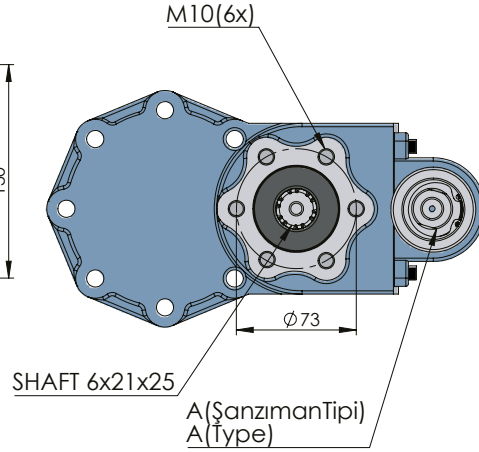

EATON 570 UNI
EATON 570 UNI

EATON

POWER TAKE-OFFS
P.T.O.

CODE KOD	TYPE TİP (A)	MOUNTING TYPE BAĞLANTI TİPİ (B)	MOUNTING SIDE BAĞLANTI	TORQUE TORK (Kgm / Nm)	POWER GÜÇ (Hp / Kw)	SPEED DEVİR (RPM)	RATIO ORAN
50411311P0	PNEUMATIC PNÖMATİK	UNI	REAR KUYRUK	25 Kgm 245 Nm	22,4 HP 16,7 Kw	650 RPM	1/1,25
50411321P0		ISO ADAPTER ADAPTÖRLÜ ISO					
50411331P0		FLANGE FLANŞLI					
50411341P0		SHAFT ŞAFTLI					
GEARBOX / ANA ŞANZIMANLAR				USED VEHICLES / KULLANILAN BAZI ARAÇLAR			
PTO EATON-HEMA 570-542-640 R SMA-SMS-SMR-SMH-SMJ-CMA-CMR				162.22-162.25-170.25- FATİH / 2114-2116-2517 FORD CARGO (86-96) 180 FATİH BMC BEDFORD GENETO / 1830 INTER / 1850 YAVUZ			