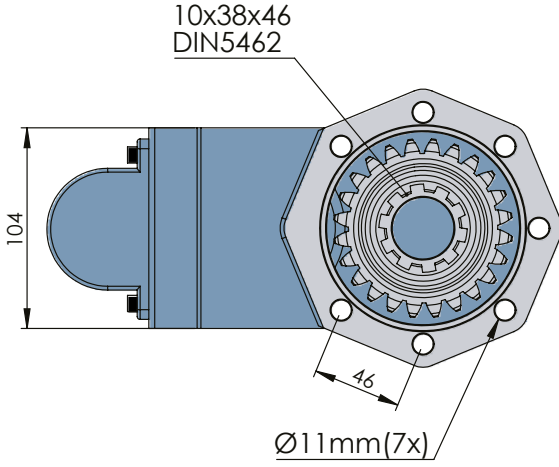

EATON 570 UNI
EATON 570 UNI

EATON

POWER TAKE-OFFS
P.T.O.

CODE KOD	TYPE TİP (A)	MOUNTING TYPE BAĞLANTI TİPİ (B)	MOUNTING SIDE BAĞLANTI	TORQUE TORK (Kgm / Nm)	POWER GÜÇ (Hp / Kw)	SPEED DEVİR (RPM)	RATIO ORAN
50411311P0	PNEUMATIC PNÖMATİK	UNI	REAR KUYRUK	25 Kgm 245 Nm	22,4 HP 16,7 Kw	650 RPM	1/1,25
50411321P0		ISO ADAPTER ADAPTÖRLÜ ISO					
50411331P0		FLANGE FLANŞLI					
50411341P0		SHAFT ŞAFTLI					
GEARBOX / ANA ŞANZIMANLAR				USED VEHICLES / KULLANILAN BAZI ARAÇLAR			
PTO EATON-HEMA 570-542-640 R SMA-SMS-SMR-SMH-SMJ-CMA-CMR				162.22-162.25-170.25- FATİH / 2114-2116-2517 FORD CARGO (86-96) 180 FATİH BMC BEDFORD GENETO / 1830 INTER / 1850 YAVUZ			