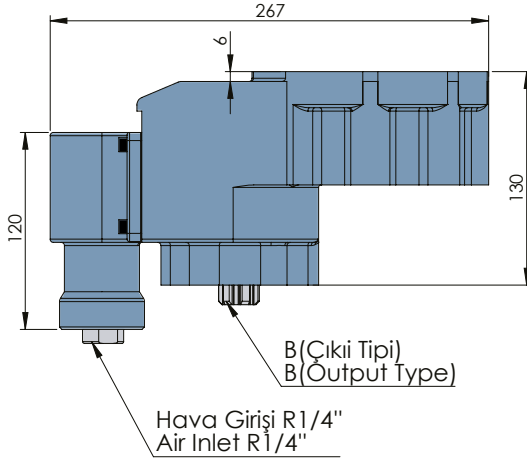

EATON 570 UNI
EATON 570 UNI

EATON

POWER TAKE-OFFS
P.T.O.

CODE KOD	TYPE TİP (A)	MOUNTING TYPE BAĞLANTI TİPİ (B)	MOUNTING SIDE BAĞLANTI	TORQUE TORK (Kgm / Nm)	POWER GÜÇ (Hp / Kw)	SPEED DEVİR (RPM)	RATIO ORAN
50411311P0	PNEUMATIC PNÖMATİK	UNI	REAR KUYRUK	25 Kgm 245 Nm	22,4 HP 16,7 Kw	650 RPM	1/1,25
50411321P0		ISO ADAPTER ADAPTÖRLÜ ISO					
50411331P0		FLANGE FLANŞLI					
50411341P0		SHAFT ŞAFTLI					
GEARBOX / ANA ŞANZIMANLAR				USED VEHICLES / KULLANILAN BAZI ARAÇLAR			
PTO EATON-HEMA 570-542-640 R SMA-SMS-SMR-SMH-SMJ-CMA-CMR				162.22-162.25-170.25- FATİH / 2114-2116-2517 FORD CARGO (86-96) 180 FATİH BMC BEDFORD GENETO / 1830 INTER / 1850 YAVUZ			