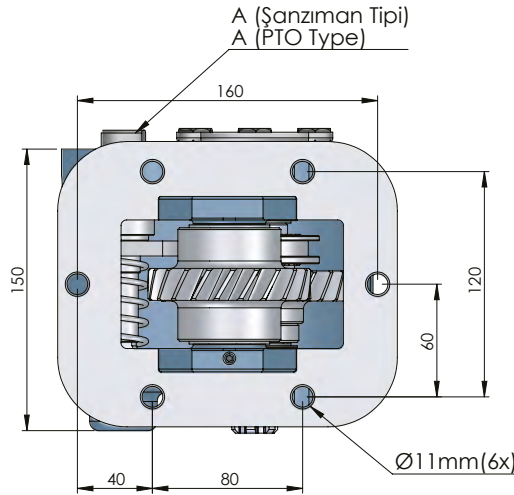

HYUNDAI HD 120

HYUNDAI

POWER TAKE-OFFS
P.T.O.

CODE KOD	TYPE TİP (A)	MOUNTING TYPE BAĞLANTI TİPİ (B)	MOUNTING SIDE BAĞLANTI	TORQUE TORK (Kgm / Nm)	POWER GÜÇ (Hp / Kw)	SPEED DEVİR (RPM)	RATIO ORAN
51216512M0	MECHANIC MEKANİK	UNI	SIDE YAN	20 Kgm 196 Nm	27 Hp 20 Kw	1000 RPM	1:1,17
51216522M0		ISO ADAPTER ADAPTÖRLÜ ISO					
51216532M0		FLANGE FLANŞLI					
51216542M0		SHAFT ŞAFTLI					
51216512P0	PNÖMATİK PNEUMATIC	UNI					
51216522P0		ISO ADAPTER ADAPTÖRLÜ ISO					
51216532P0		FLANGE FLANŞLI					
51216542P0		SHAFT ŞAFTLI					
GEARBOX / ANA ŞANZIMANLAR				USED VEHICLES / KULLANILAN BAZI ARAÇLAR			
T050F (6,903) (06Y00190)HDI06Y00098 / 430006A103 (6,903 / 0.747)				HYUNDAI DYMOS (6 TRANSMISSION)			