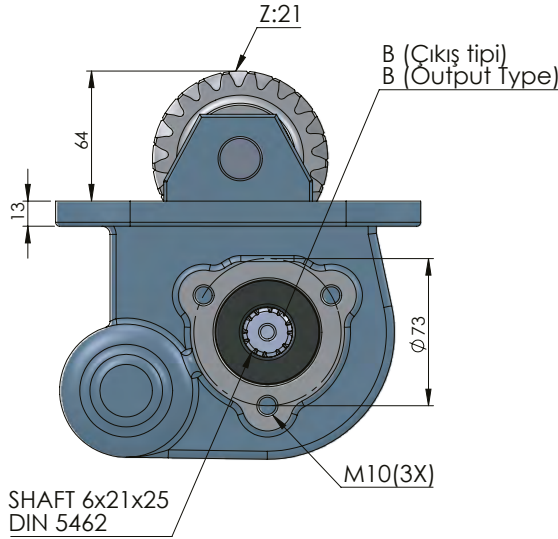

HYUNDAI HD 120

HYUNDAI

POWER TAKE-OFFS
P.T.O.

CODE KOD	TYPE TİP (A)	MOUNTING TYPE BAĞLANTI TİPİ (B)	MOUNTING SIDE BAĞLANTI	TORQUE TORK (Kgm / Nm)	POWER GÜÇ (Hp / Kw)	SPEED DEVİR (RPM)	RATIO ORAN
51216512M0	MECHANIC MEKANİK	UNI	SIDE YAN	20 Kgm 196 Nm	27 Hp 20 Kw	1000 RPM	1:1,17
51216522M0		ISO ADAPTER ADAPTÖRLÜ ISO					
51216532M0		FLANGE FLANŞLI					
51216542M0		SHAFT ŞAFTLI					
51216512P0	PNÖMATİK PNEUMATIC	UNI					
51216522P0		ISO ADAPTER ADAPTÖRLÜ ISO					
51216532P0		FLANGE FLANŞLI					
51216542P0		SHAFT ŞAFTLI					
GEARBOX / ANA ŞANZIMANLAR				USED VEHICLES / KULLANILAN BAZI ARAÇLAR			
T050F (6,903) (06Y00190)HDI06Y00098 / 430006A103 (6,903 / 0.747)				HYUNDAI DYMOS (6 TRANSMISSION)			