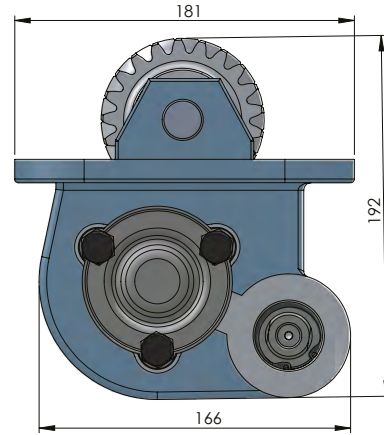

HYUNDAI HD 120

HYUNDAI

POWER TAKE-OFFS
P.T.O.

CODE KOD	TYPE TİP (A)	MOUNTING TYPE BAĞLANTI TİPİ (B)	MOUNTING SIDE BAĞLANTI	TORQUE TORK (Kgm / Nm)	POWER GÜÇ (Hp / Kw)	SPEED DEVİR (RPM)	RATIO ORAN
51216512M0	MECHANIC MEKANİK	UNI	SIDE YAN	20 Kgm 196 Nm	27 Hp 20 Kw	1000 RPM	1:1,17
51216522M0		ISO ADAPTER ADAPTÖRLÜ ISO					
51216532M0		FLANGE FLANŞLI					
51216542M0		SHAFT ŞAFTLI					
51216512P0	PNÖMATİK PNEUMATIC	UNI					
51216522P0		ISO ADAPTER ADAPTÖRLÜ ISO					
51216532P0		FLANGE FLANŞLI					
51216542P0		SHAFT ŞAFTLI					
GEARBOX / ANA ŞANZIMANLAR				USED VEHICLES / KULLANILAN BAZI ARAÇLAR			
T050F (6,903) (06Y00190)HDI06Y00098 / 430006A103 (6,903 / 0.747)				HYUNDAI DYMOS (6 TRANSMISSION)			