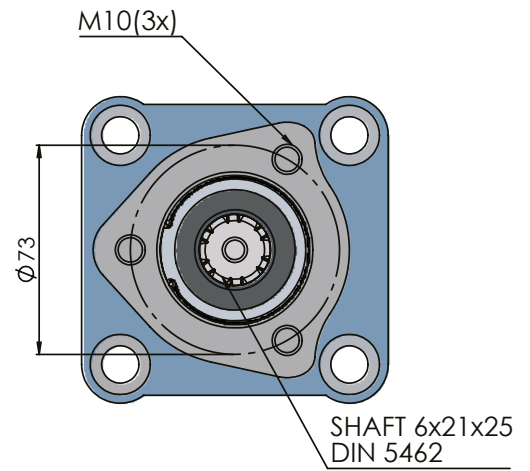

4X3 ISO ADAPTER

36002002

ADAPTERS
ADAPTÖRLER

HYDRAULIC EQUIPMENT
HİDROLİK EKİPMANLAR