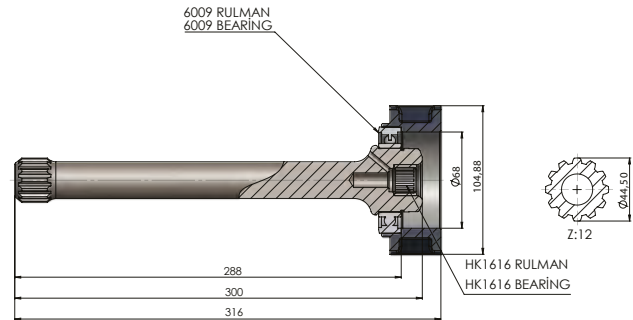

ZF ASTRONIC LONG WITH PLATE 287mm

ZF ASTRONİK UZUN PLATELİ 287mm

60218280

CARDAN SHAFTS
KARDAN MİLLERİ

GEARBOX ANA ŞANZİMANLAR	USED VEHICLES KULLANILAN BAZI ARAÇLAR
ZF AS TRONIC 16 AS 251 / 16 S 251+PLATE 12 AS 1631/12 AS 1931TD/12 AS 2131TD/ 12 AS 2141TD/12 AS 2300 IT/12 AS 2301IT/12 AS 2331 TO/12 AS 2341/12 AS 2501 IT/ 12 AS 2531 TO/12 AS 2541/12 AS 2741 TO /12 AS 2941/ 12 AS 3001 IT/12 AS 3002 IT/ 12 AS 3141 TO/16 AS 2231/16 AS 2600 IT/16 AS 2601 IT / 16 AS 2631 IT (INTARDER)	TG-A 18.460A -19.430 MAN EUROPE 6X4 / 3300 DAF- 85.330 CF DAF /14.463 MAN / IVECO 480 STRALIS /39.390 MAN TGA

HYDRAULIC EQUIPMENT
HİDROLİK EKİPMANLAR

ZF ASTRONIC LONG WITH PLATE 300mm

ZF ASTRONİK UZUN PLATELİ 300mm

60218300

GEARBOX ANA ŞANZİMANLAR	USED VEHICLES KULLANILAN BAZI ARAÇLAR
ZF AS TRONIC 16 AS 251 / 16 S 251+PLATE 12 AS 1631/12 AS 1931TD/12 AS 2131TD/ 12 AS 2141TD/12 AS 2300 IT/12 AS 2301IT/12 AS 2331 TO/12 AS 2341/12 AS 2501 IT/ 12 AS 2531 TO/12 AS 2541/12 AS 2741 TO /12 AS 2941/ 12 AS 3001 IT/12 AS 3002 IT/ 12 AS 3141 TO/16 AS 2231/16 AS 2600 IT/16 AS 2601 IT / 16 AS 2631 IT (INTARDER)	TG-A 18.460A -19.430 MAN EUROPE 6X4 / 3300 DAF- 85.330 CF DAF /14.463 MAN / IVECO 480 STRALIS /39.390 MAN TGA