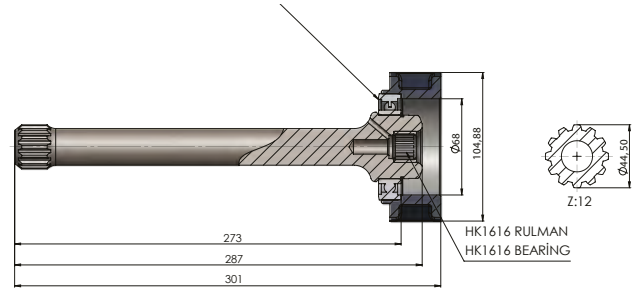

ZF ASTRONIC LONG WITH PLATE 287mm

ZF ASTRONİK UZUN PLATELİ 287mm

60218280

CARDAN SHAFTS
KARDAN MİLLERİ

GEARBOX ANA ŞANZİMANLAR	USED VEHICLES KULLANILAN BAZI ARAÇLAR
ZF AS TRONIC 16 AS 251 / 16 S 251+PLATE 12 AS 1631/12 AS 1931TD/12 AS 2131TD/ 12 AS 2141TD/12 AS 2300 IT/12 AS 2301IT/12 AS 2331 TO/12 AS 2341/12 AS 2501 IT/ 12 AS 2531 TO/12 AS 2541/12 AS 2741 TO /12 AS 2941/ 12 AS 3001 IT/12 AS 3002 IT/ 12 AS 3141 TO/16 AS 2231/16 AS 2600 IT/16 AS 2601 IT / 16 AS 2631 IT (INTARDER)	TG-A 18.460A -19.430 MAN EUROPE 6X4 / 3300 DAF- 85.330 CF DAF /14.463 MAN / IVECO 480 STRALIS /39.390 MAN TGA

HYDRAULIC EQUIPMENT
HİDROLİK EKİPMANLAR

ZF ASTRONIC LONG WITH PLATE 300mm

ZF ASTRONİK UZUN PLATELİ 300mm

60218300

GEARBOX ANA ŞANZİMANLAR	USED VEHICLES KULLANILAN BAZI ARAÇLAR
ZF AS TRONIC 16 AS 251 / 16 S 251+PLATE 12 AS 1631/12 AS 1931TD/12 AS 2131TD/ 12 AS 2141TD/12 AS 2300 IT/12 AS 2301IT/12 AS 2331 TO/12 AS 2341/12 AS 2501 IT/ 12 AS 2531 TO/12 AS 2541/12 AS 2741 TO /12 AS 2941/ 12 AS 3001 IT/12 AS 3002 IT/ 12 AS 3141 TO/16 AS 2231/16 AS 2600 IT/16 AS 2601 IT / 16 AS 2631 IT (INTARDER)	TG-A 18.460A -19.430 MAN EUROPE 6X4 / 3300 DAF- 85.330 CF DAF /14.463 MAN / IVECO 480 STRALIS /39.390 MAN TGA