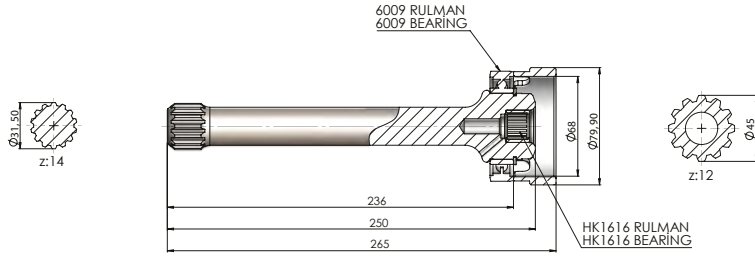

## ZF ASTRONIC SHORT WITHOUT PLATE 250mm

ZF ASTRONİK KISA PLATESİZ 250mm

60218230

GEARBOX ANA ŞANZIMANLAR	USED VEHICLES KULLANILAN BAZI ARAÇLAR
ZF AS TRONIC 16 AS 251 / 16 S 251+PLATE 12 AS 1631/12 AS 1931TD/12 AS 2131TD/12 AS 2141TD/12 AS 2300 IT/12 AS 2301IT/12 AS 2331 TO/12 AS 2341/12 AS 2501 IT/12 AS 2531 TO/12 AS 2541/12 AS 2741 TO /12 AS 2941/ 12 AS 3001 IT/12 AS 3002 IT/12 AS 3141 TO/16 AS 2231/16 AS 2600 IT/16 AS 2601 IT / 16 AS 2631 IT (INTARDER)	TG-A 18.460A -19.430 MAN EUROPE 6X4 / 3300 DAF- 85.330 CF DAF /14.463 MAN / IVECO 480 STRALIS /39.390 MAN TGA

60216151

GEARBOX ANA ŞANZIMANLAR	USED VEHICLES KULLANILAN BAZI ARAÇLAR
16S-181/13.85IT, 16S-181/16.53IT, 16S-221/13.85IT, 16S 221/16.53IT, 16S-151/13.85-0.84, 16S-151/16.53-1.0, 12S-2100TD / 15.57-1.0, 12S-2300TD / 15.57-1.0, 12S-2800TD 15.57-1.0, 16S-1620TD/16.41-1.0, 16S-1820TO/13.80-0.84, 16S-1920TD/16.41-1.0, 16S-2220TD/16.41-1.0, 16S-2220TO/13.80-0.84, 16S-2320TD/16.41-1.0, 16S-2330TD/16.41-1.0, 16S-2520TO/13.80-0.84, 16S-2720TO/13.80-0.84, 16S-2730TO/13.80-0.84, 8S-151 / 13.79, 8S-1620TD / 13.80-1.0, 8S-1820TO / 11.54-0.84, 8S-220TO /11.54 - 0.84, 12S-2330TD / 15.57-1.0, 12S-2130TD / 15.57-1.0, 12S-2830TD / 15.57-1.0	17.322-19.422-423-464/26.310-372-373-422/32.310-33.372-33.423-40.423-41.423-40.463 MAN/STRALIS 430 IVECO 1142 BMC / 410 E 37 IVECO / HYUNDAI HD 600-HD 700-HD 1000 / 1835-3235 FORD / 19.400 TGA MAN FE420A/FE19.420/14.463 MAN/75.310-85.360-85.400-85.330-95.500 DAF / RENAULT PREMIUM 370.32-420 400-440-480 RENAULT KERAX / 85CF.340-95XF.430-95XF-380-95XF-480 DAF / 400E38 IVECO/ASTRA 6438 MAN TGX 18.440-26.440 /HYUNDAI HD 1000 / DAF CF 85.410-85.360 / KAMA3-6520-19 (6x4) KAMA3-6520-60 (6x4)/KAMA3-6520-61 (6x4) / KAMA3-65201-63 (8x4) / KAMA3-65201 (8x4) / KAMA3 6522KAMA3-65225 (6x6) / KAMA3-65225 (6x6)