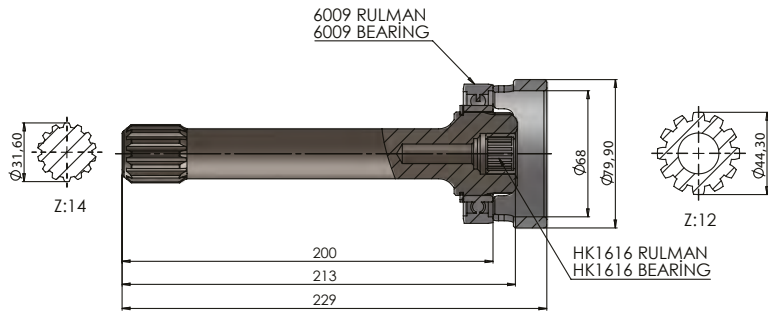

## ZF ASTRONIC SHORT WITHOUT PLATE 250mm

ZF ASTRONİK KISA PLATESİZ 250mm

60218230

GEARBOX ANA ŞANZIMANLAR	USED VEHICLES KULLANILAN BAZI ARAÇLAR
ZF AS TRONIC 16 AS 251 / 16 S 251+PLATE 12 AS 1631/12 AS 1931TD/12 AS 2131TD/12 AS 2141TD/12 AS 2300 IT/12 AS 2301IT/12 AS 2331 TO/12 AS 2341/12 AS 2501 IT/12 AS 2531 TO/12 AS 2541/12 AS 2741 TO /12 AS 2941/ 12 AS 3001 IT/12 AS 3002 IT/12 AS 3141 TO/16 AS 2231/16 AS 2600 IT/16 AS 2601 IT / 16 AS 2631 IT (INTARDER)	TG-A 18.460A -19.430 MAN EUROPE 6X4 / 3300 DAF- 85.330 CF DAF /14.463 MAN / IVECO 480 STRALIS /39.390 MAN TGA

60216151

GEARBOX ANA ŞANZIMANLAR	USED VEHICLES KULLANILAN BAZI ARAÇLAR
16S-181/13.85IT, 16S-181/16.53IT, 16S-221/13.85IT, 16S 221/16.53IT, 16S-151/13.85-0.84, 16S-151/16.53-1.0, 12S-2100TD / 15.57-1.0, 12S-2300TD / 15.57-1.0, 12S-2800TD 15.57-1.0, 16S-1620TD/16.41-1.0, 16S-1820TO/13.80-0.84, 16S-1920TD/16.41-1.0, 16S-2220TD/16.41-1.0, 16S-2220TO/13.80-0.84, 16S-2320TD/16.41-1.0, 16S-2330TD/16.41-1.0, 16S-2520TO/13.80-0.84, 16S-2720TO/13.80-0.84, 16S-2730TO/13.80-0.84, 8S-151 / 13.79, 8S-1620TD / 13.80-1.0, 8S-1820TO / 11.54-0.84, 8S-220TO /11.54 - 0.84, 12S-2330TD / 15.57-1.0, 12S-2130TD / 15.57-1.0, 12S-2830TD / 15.57-1.0	17.322-19.422-423-464/26.310-372-373-422/32.310-33.372-33.423-40.423-41.423-40.463 MAN/STRALIS 430 IVECO 1142 BMC / 410 E 37 IVECO / HYUNDAI HD 600-HD 700-HD 1000 / 1835-3235 FORD / 19.400 TGA MAN FE420A/FE19.420/14.463 MAN/75.310-85.360-85.400-85.330-95.500 DAF / RENAULT PREMIUM 370.32-420 400-440-480 RENAULT KERAX / 85CF.340-95XF.430-95XF-380-95XF-480 DAF / 400E38 IVECO/ASTRA 6438 MAN TGX 18.440-26.440 /HYUNDAI HD 1000 / DAF CF 85.410-85.360 / KAMA3-6520-19 (6x4) KAMA3-6520-60 (6x4)/KAMA3-6520-61 (6x4) / KAMA3-65201-63 (8x4) / KAMA3-65201 (8x4) / KAMA3 6522KAMA3-65225 (6x6) / KAMA3-65225 (6x6)