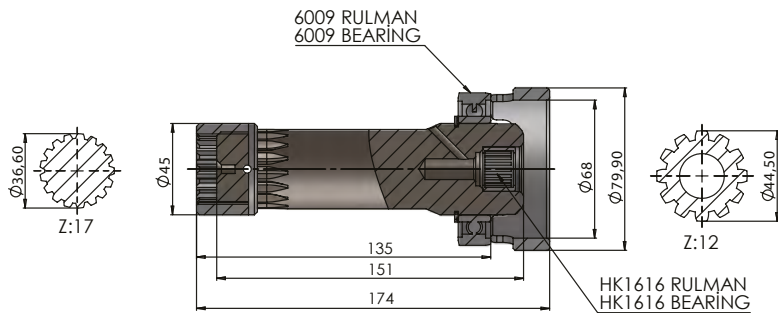

ZF 5S 111

60215111

GEARBOX ANA ŞANZIMANLAR	USED VEHICLES KULLANILAN BAZI ARAÇLAR
ZF ŞANZIMAN	ZF ŞANZIMAN