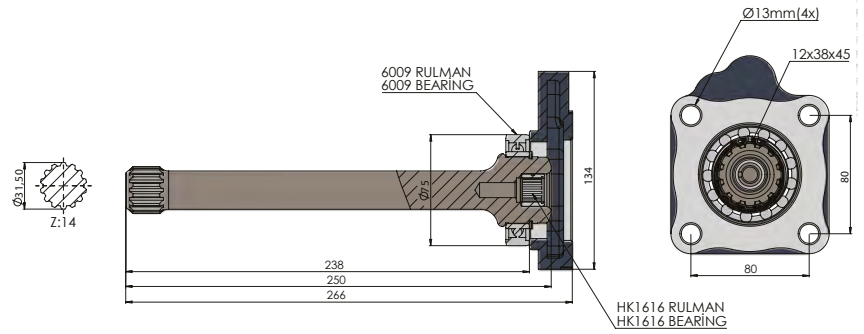

ZF TGA AUTOMATIC SHORT WITH PLATE 250mm

ZF TGA OTOMATİK KISA PLATELİ 250mm

60216255

GEARBOX ANA ŞANZIMANLAR	USED VEHICLES KULLANILAN BAZI ARAÇLAR
ZF ŞANZIMAN	ZF ŞANZIMAN

ZF ASTRONIC AUTOMATIC WITH PLATE 287mm