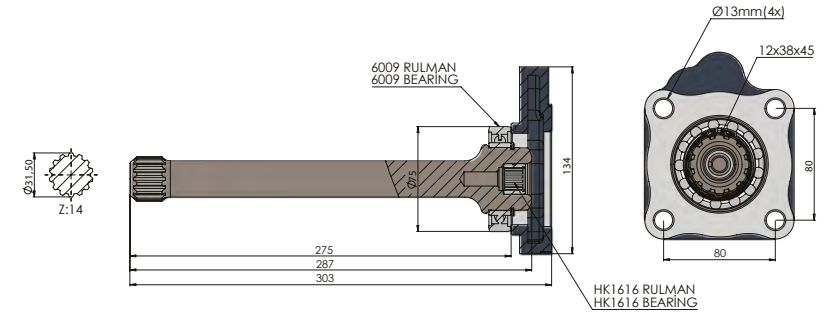

ZF ASTRONIC AUTOMATIC WITH PLATE 287mm

ZF ASTRONİK OTOMATİK PLATELİ 287mm

60218286

GEARBOX ANA ŞANZIMANLAR	USED VEHICLES KULLANILAN BAZI ARAÇLAR
ZF ŞANZIMAN	ZF ŞANZIMAN