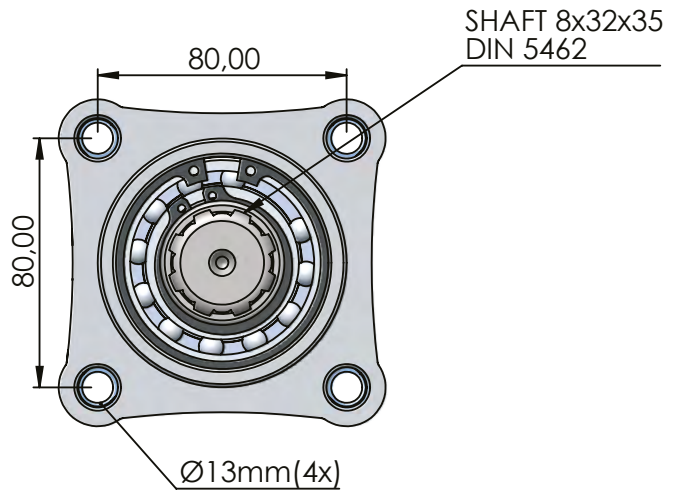

# 4X4 ISO SHORT EXTENSION ADAPTER

36002012

ADAPTERS  
ADAPTÖRLER

HYDRAULIC EQUIPMENT  
HİDROLİK EKİPMANLAR