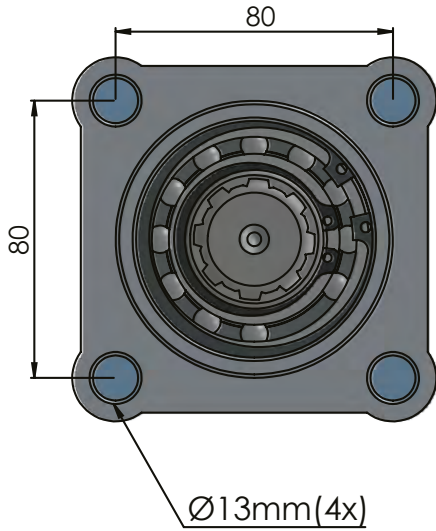

# 4X4 ISO LONG EXTENSION ADAPTER

36002010

ADAPTERS  
ADAPTÖRLER

HYDRAULIC EQUIPMENT  
HİDROLİK EKİPMANLAR