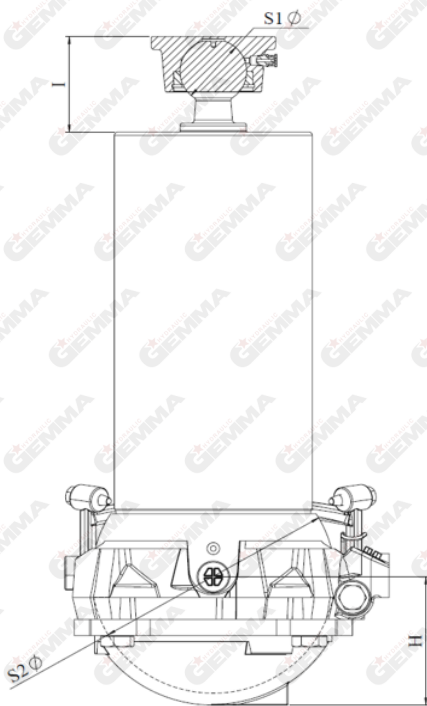

# UNDERBODY TELESCOPIC CYLINDER

**GMCSBU SERIES**

## GMCSBU SERIES 5 STAGE TELESCOPIC CYLINDERS

Product Code	"ØA (mm)"	"ØC (mm)"	"D (mm)"	"I (mm)"	"L (mm)"	"S1Ø (mm)"	"S2Ø (mm)"	T	"Oil Volume (lt)"	"Product Weight (kg)"	190 bar Lifting Capacity (Tones)	220 bar Lifting Capacity (Tones)	250 bar Lifting Capacity (Tones)
GMCSBU-135-1750-5	163	108	107,5	80	588	S059	S0215	M22x1,5	16	90	27,7	32,1	36,5
GMCSBU-135-1650-5	163	108	107,5	50	558	S059	S0215	M22x1,5	15	88	27,7	32,1	36,5