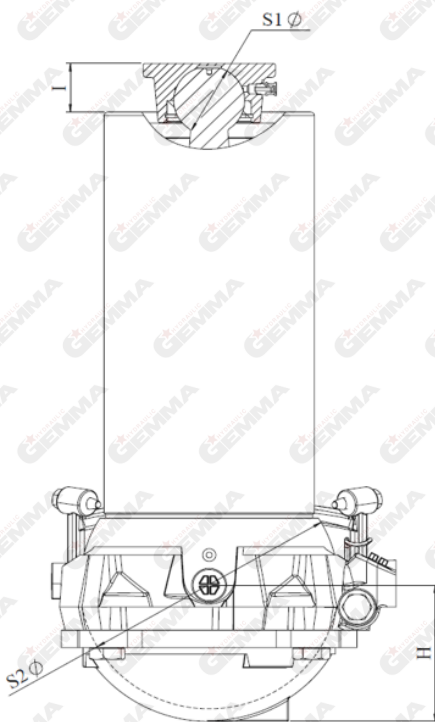

# UNDERBODY TELESCOPIC CYLINDER

**GMCSBU SERIES**

## GMCSBU SERIES 5 STAGE TELESCOPIC CYLINDERS

Product Code	"ØA (mm)"	"ØC (mm)"	"D (mm)"	"I (mm)"	"L (mm)"	"S1Ø (mm)"	"S2Ø (mm)"	T	"Oil Volume (lt)"	"Product Weight (kg)"	190 bar Lifting Capacity (Tones)	220 bar Lifting Capacity (Tones)	250 bar Lifting Capacity (Tones)
GMCSBU-135-1750-5	163	108	107,5	80	588	S059	S0215	M22x1,5	16	90	27,7	32,1	36,5
GMCSBU-135-1650-5	163	108	107,5	50	558	S059	S0215	M22x1,5	15	88	27,7	32,1	36,5