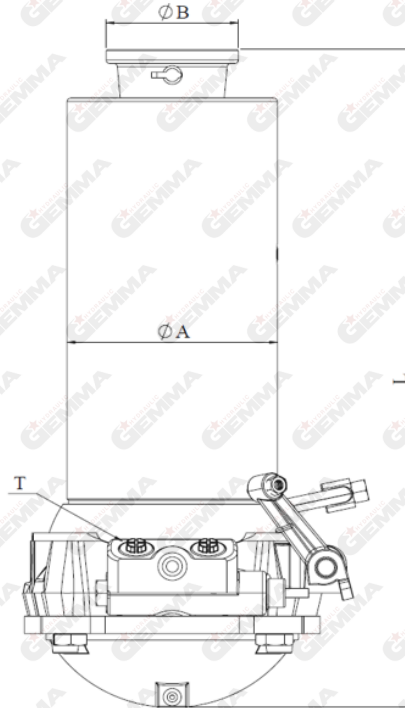

# UNDERBODY TELESCOPIC CYLINDER

**GMCSBU SERIES**

## GMCSBU SERIES 5 STAGE TELESCOPIC CYLINDERS

Product Code	"ØA (mm)"	"ØC (mm)"	"D (mm)"	"I (mm)"	"L (mm)"	"S1Ø (mm)"	"S2Ø (mm)"	T	"Oil Volume (lt)"	"Product Weight (kg)"	190 bar Lifting Capacity (Tones)	220 bar Lifting Capacity (Tones)	250 bar Lifting Capacity (Tones)
GMCSBU-135-1750-5	163	108	107,5	80	588	S059	S0215	M22x1,5	16	90	27,7	32,1	36,5
GMCSBU-135-1650-5	163	108	107,5	50	558	S059	S0215	M22x1,5	15	88	27,7	32,1	36,5