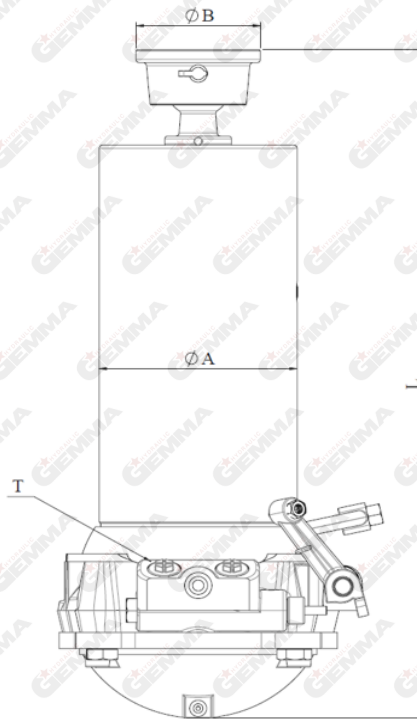

# UNDERBODY TELESCOPIC CYLINDER

**GMCSBU SERIES**

## GMCSBU SERIES 5 STAGE TELESCOPIC CYLINDERS

Product Code	"ØA (mm)"	"ØC (mm)"	"D (mm)"	"I (mm)"	"L (mm)"	"S1Ø (mm)"	"S2Ø (mm)"	T	"Oil Volume (lt)"	"Product Weight (kg)"	190 bar Lifting Capacity (Tones)	220 bar Lifting Capacity (Tones)	250 bar Lifting Capacity (Tones)
GMCSBU-135-1750-5	163	108	107,5	80	588	S059	S0215	M22x1,5	16	90	27,7	32,1	36,5
GMCSBU-135-1650-5	163	108	107,5	50	558	S059	S0215	M22x1,5	15	88	27,7	32,1	36,5