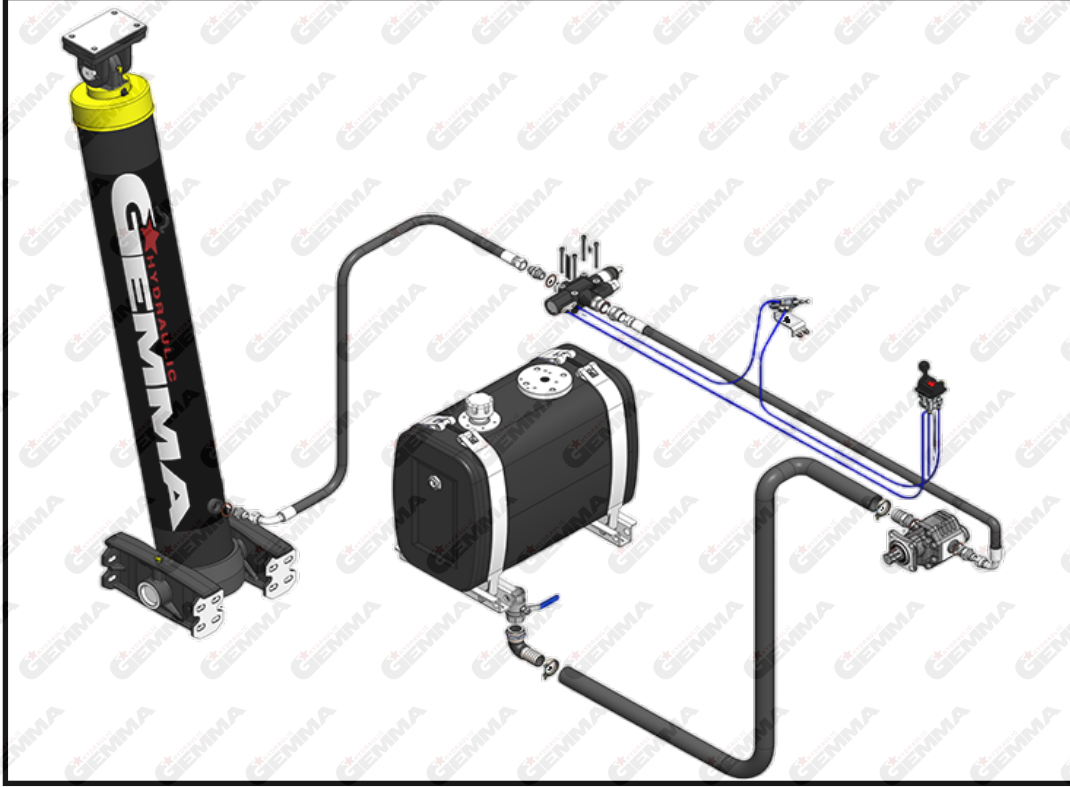

WET KITS

12 m³ Wet Kit

12 m³ WET KIT
12 m³ HIDROLİK KİT

WET KITS
HIDROLİK KİTLER

m ³	12 m ³
TELESCOPIC CYLINDER	GMEF-115-2760-3 TELESCOPIC CYLINDER
DIRECTIONAL VALVE	36001030 OPEN LOOP DIRECTIONAL VALVE 4 BOLT
LIMIT CONTROL VALVE	GKV-03B KNOCK-OFF VALVE PNEUMATIC 30mm
LIFTING BRACKET	GM-KBR.02 LIFTING BRACKET Ø50
CHASSIS BRACKET	GM-SBR.02-65 CHASSIS BRACKET Ø65
GEAR PUMP	33006151 61 cc ISO 4 BOLT BI-ROTATIONAL GEAR PUMP
POWER TAKE-OFF	50213322P0 PTO ZF1 ALUMINIUM REAR SINGLE GEAR (PNEUMATIC)
TANK	60 LT
JOYSTICK	49001011 3 POSITION 3 CHANNELS 5X3 JOYSTICK AUTOMATIC SHUTTER