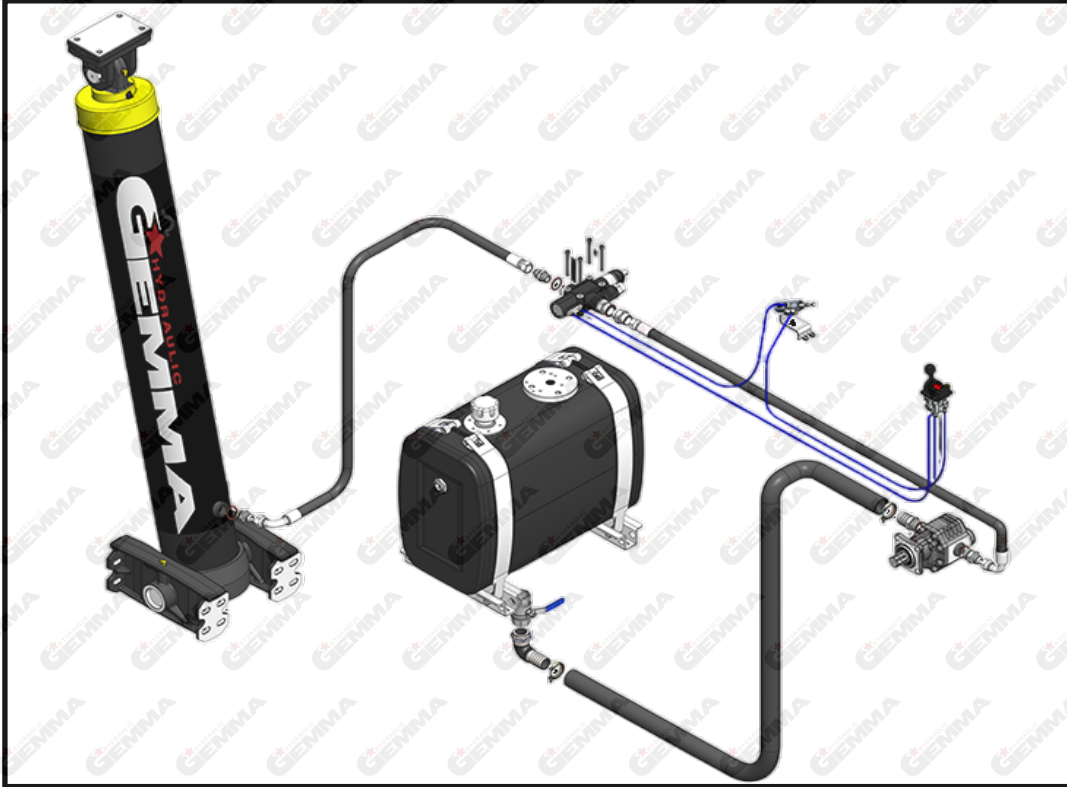

WET KITS

14 m³ Wet Kit

m ³	14 m ³
TELESCOPIC CYLINDER	GMEF-135-3360-3 TELESCOPIC CYLINDER
DIRECTIONAL VALVE	36001030 OPEN LOOP DIRECTIONAL VALVE 4 BOLT
LIMIT CONTROL VALVE	GKV-03B KNOCK-OFF VALVE PNEUMATIC 30mm
LIFTING BRACKET	GM-KBR.02 LIFTING BRACKET Ø50
CHASSIS BRACKET	GM-SBR.02-65 CHASSIS BRACKET Ø65
GEAR PUMP	33006151 61 cc ISO 4 BOLT BI-ROTATIONAL GEAR PUMP
POWER TAKE-OFF	50213322P0 PTO ZF1 ALUMINIUM REAR SINGLE GEAR (PNEUMATIC)
TANK	80 LT
JOYSTICK	49001011 3 POSITION 3 CHANNELS 5X3 JOYSTICK AUTOMATIC SHUTTER

14 m³ WET KIT
14 m³ HIDROLİK KİT

WET KITS
HIDROLİK KİTLER