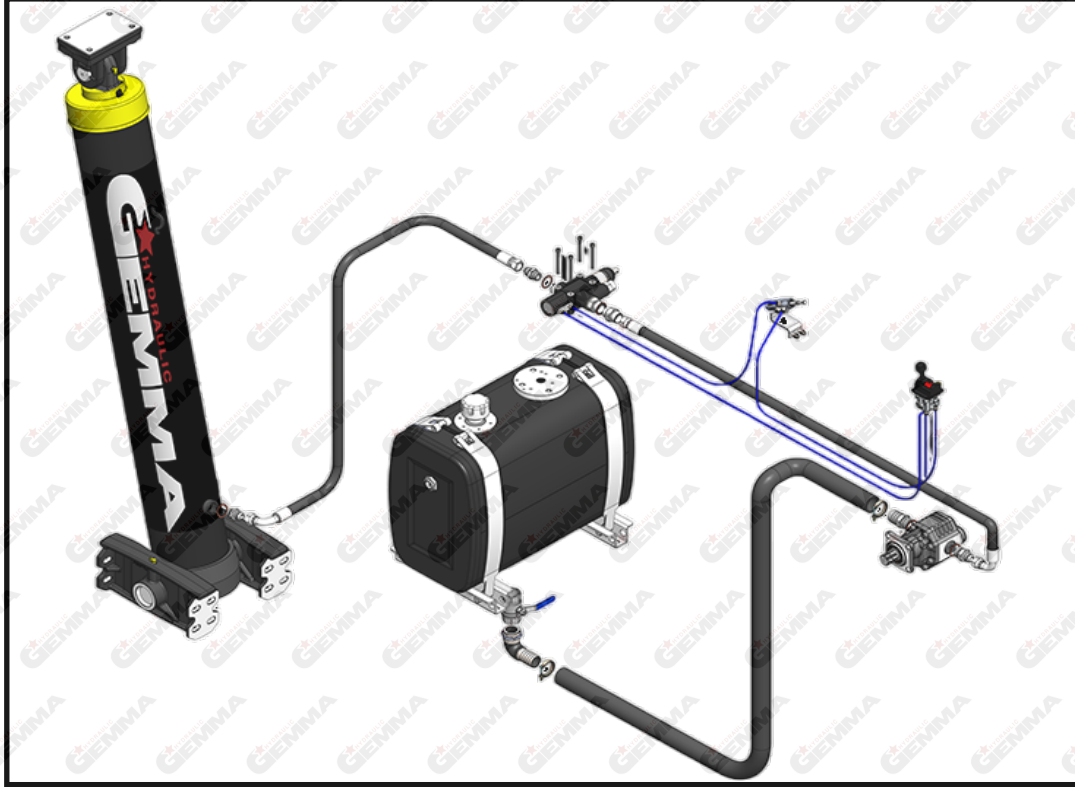

WET KITS

16 m³ Wet Kit

m ³	16 m ³
TELESCOPIC CYLINDER	GMEF-135-3340-3 TELESCOPIC CYLINDER
DIRECTIONAL VALVE	34001030 OPEN LOOP DIRECTIONAL VALVE 4 BOLT
LIMIT CONTROL VALVE	GKV-03B KNOCK-OFF VALVE PNEUMATIC 30mm
LIFTING BRACKET	GM-KBR.02 LIFTING BRACKET Ø50
CHASSIS BRACKET	GM-SBR.02-65 CHASSIS BRACKET Ø65
GEAR PUMP	33006151 61 cc ISO 4 BOLT BI-ROTATIONAL GEAR PUMP
POWER TAKE-OFF	50213322P0 PTO ZF1 ALUMINIUM REAR SINGLE GEAR (PNEUMATIC)
TANK	80 LT
JOYSTICK	49001011 3 POSITION 3 CHANNELS 5X3 JOYSTICK AUTOMATIC SHUTTER

16 m³ WET KIT
16 m³ HIDROLİK KİT

WET KITS
HIDROLİK KİTLER