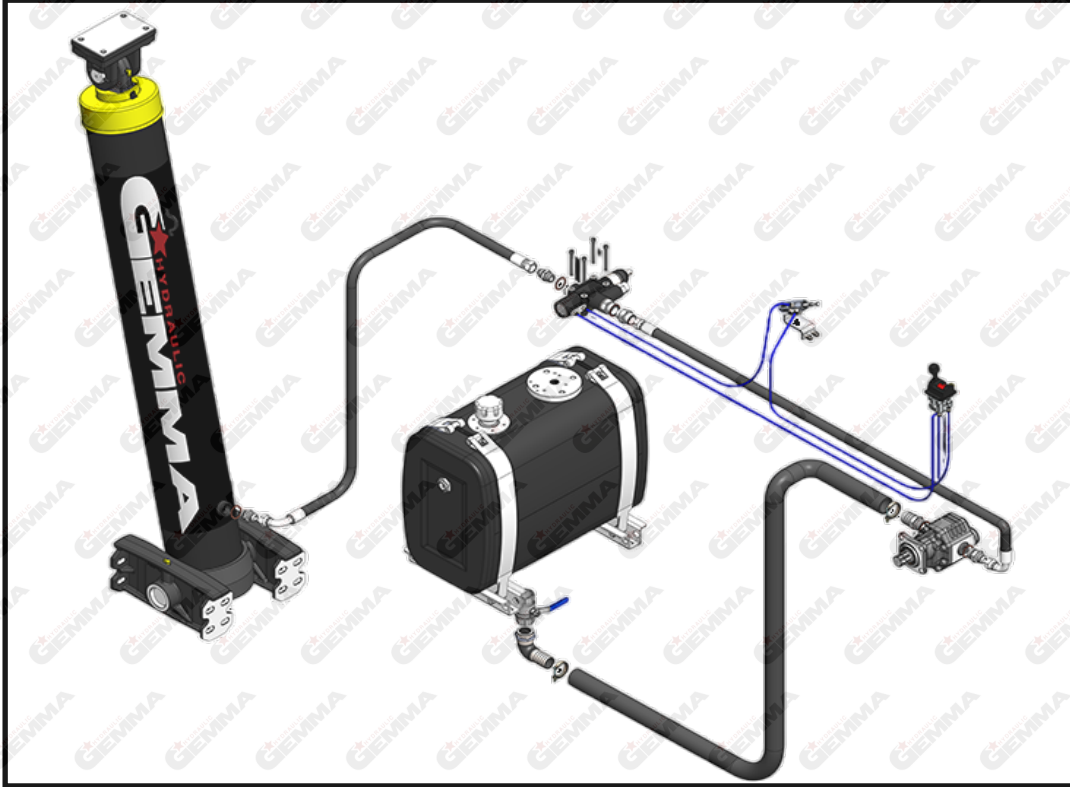

WET KITS

18 m³ Wet Kit

m ³	18 m ³
TELESCOPIC CYLINDER	GMEF-135-3360-3 TELESCOPIC CYLINDER
DIRECTIONAL VALVE	36001030 OPEN LOOP DIRECTIONAL VALVE 4 BOLT
LIMIT CONTROL VALVE	GKV-03B KNOCK-OFF VALVE PNEUMATIC 30mm
LIFTING BRACKET	GM-KBR.02 LIFTING BRACKET Ø50
CHASSIS BRACKET	GM-SBR.02-65 CHASSIS BRACKET Ø65
GEAR PUMP	33006151 61 cc ISO 4 BOLT BI-ROTATIONAL GEAR PUMP
POWER TAKE-OFF	50213322P0 PTO ZF1 ALUMINIUM REAR SINGLE GEAR (PNEUMATIC)
TANK	110 LT
JOYSTICK	49001011 3 POSITION 3 CHANNELS 5X3 JOYSTICK AUTOMATIC SHUTTER

18 m³ WET KIT
18 m³ HIDROLİK KİT

WET KITS
HIDROLİK KİTLER