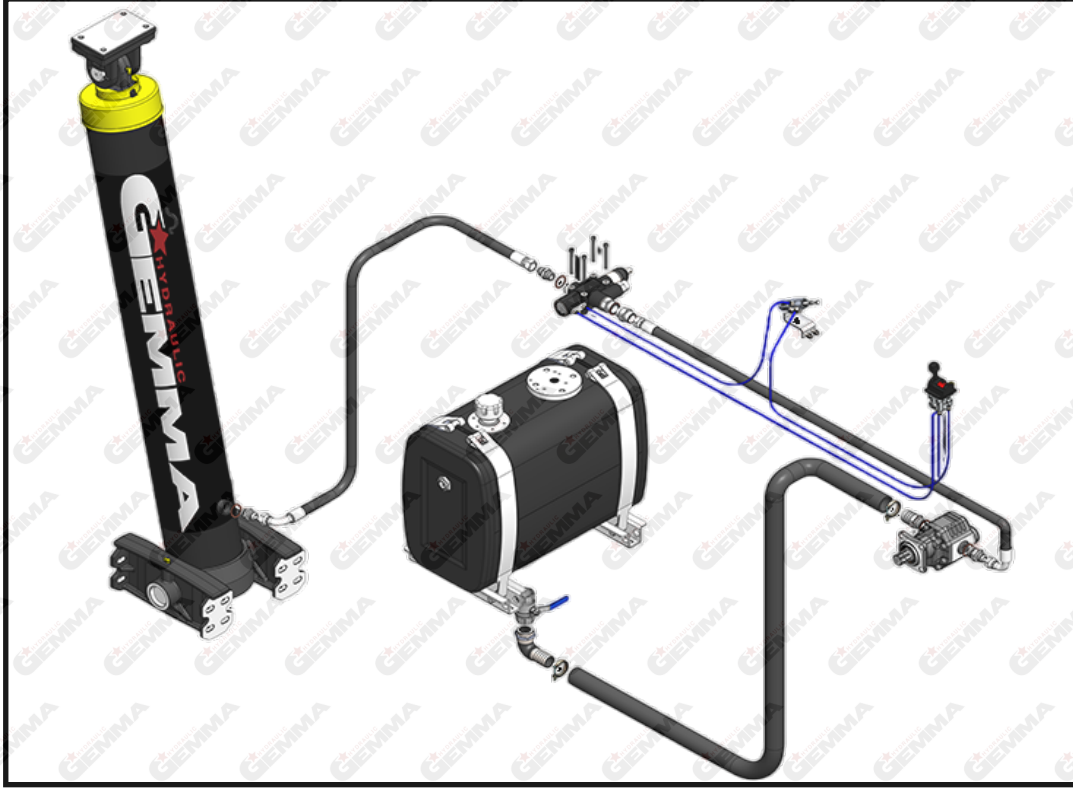

WET KITS

20 m³ Wet Kit

| m ³ | 20 m ³ |
|---------------------|------------------------------------------------------------------|
| TELESCOPIC CYLINDER | GMEF-135-3360-3 TELESCOPIC CYLINDER |
| DIRECTIONAL VALVE | 36001030 OPEN LOOP DIRECTIONAL VALVE 4 BOLT |
| LIMIT CONTROL VALVE | GKV-03B KNOCK-OFF VALVE PNEUMATIC 30mm |
| LIFTING BRACKET | GM-KBR.02 LIFTING BRACKET Ø50 |
| CHASSIS BRACKET | GM-SBR.02-65 CHASSIS BRACKET Ø65 |
| GEAR PUMP | 33006151 61 cc ISO 4 BOLT BI-ROTATIONAL GEAR PUMP |
| POWER TAKE-OFF | 50213322P0 PTO ZF1 ALUMINIUM REAR SINGLE GEAR (PNEUMATIC) |
| TANK | 120 LT |
| JOYSTICK | 49001011 3 POSITION 3 CHANNELS 5X3 JOYSTICK AUTOMATIC SHUTTER |

20 m³ WET KIT
20 m³ HIDROLİK KİT

WET KITS
HIDROLİK KİTLER