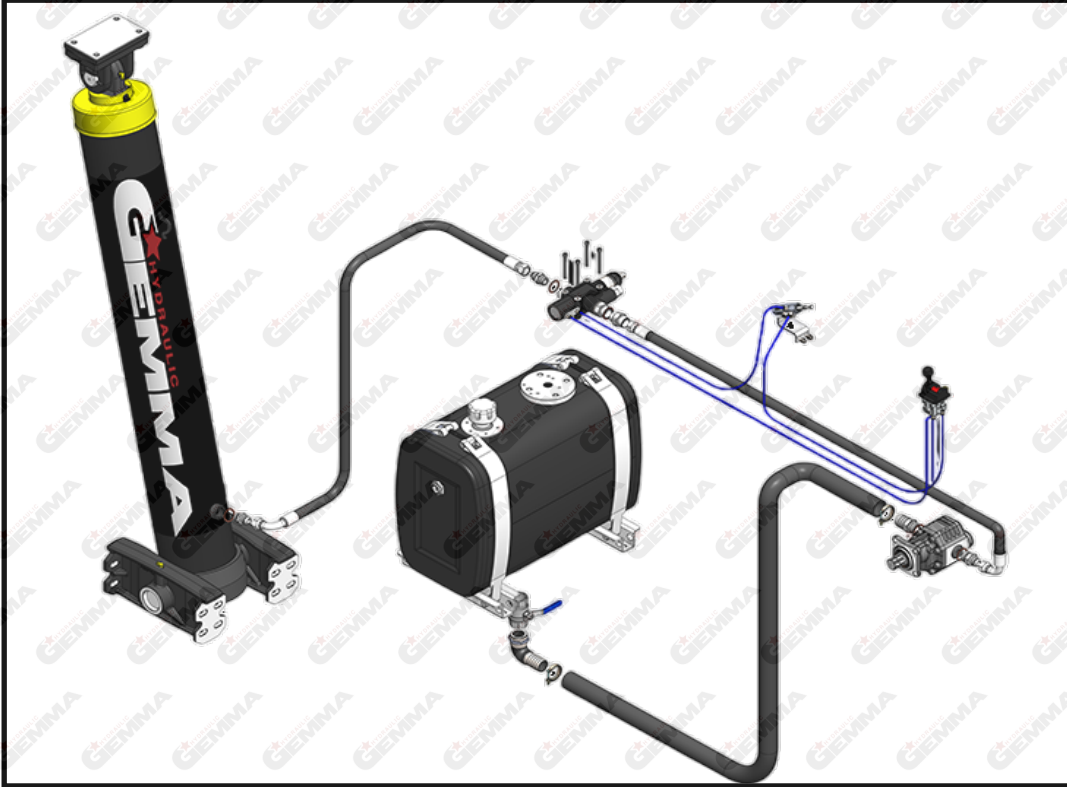

WET KITS

24 m³ Wet Kit

m ³	24 m ³
TELESCOPIC CYLINDER	GMEF-135-3360-3 TELESCOPIC CYLINDER
DIRECTIONAL VALVE	36001030 OPEN LOOP DIRECTIONAL VALVE 4 BOLT
LIMIT CONTROL VALVE	GKV-03B KNOCK-OFF VALVE PNEUMATIC 30mm
LIFTING BRACKET	GM-KBR.02 LIFTING BRACKET Ø50
CHASSIS BRACKET	GM-SBR.02-65 CHASSIS BRACKET Ø65
GEAR PUMP	33006151 61 cc ISO 4 BOLT BI-ROTATIONAL GEAR PUMP
POWER TAKE-OFF	50213322P0 PTO ZF1 ALUMINIUM REAR SINGLE GEAR (PNEUMATIC)
TANK	150 LT
JOYSTICK	49001011 3 POSITION 3 CHANNELS 5X3 JOYSTICK AUTOMATIC SHUTTER

24 m³ WET KIT
24 m³ HIDROLİK KİT

WET KITS
HIDROLİK KİTLER