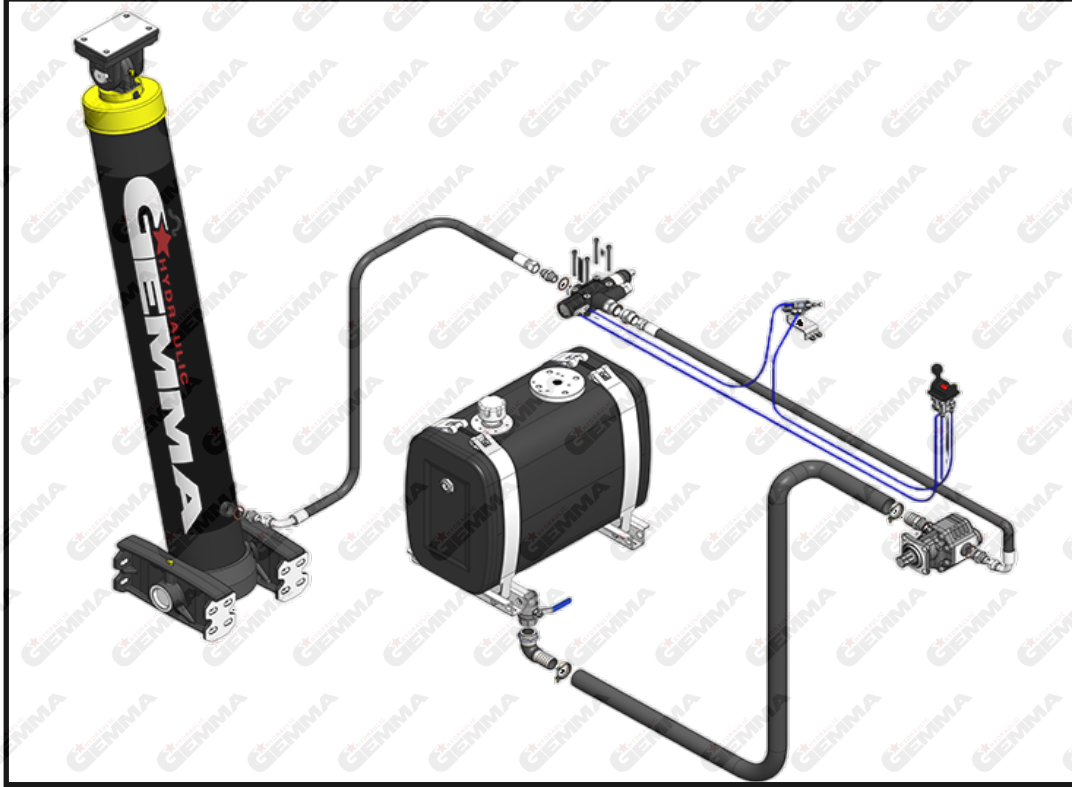

WET KITS

32 m³ Wet Kit

32 m³ WET KIT
32 m³ HIDROLİK KİT

WET KITS
HIDROLİK KİTLER

m ³	24 m ³
TELESCOPIC CYLINDER	GMEF-135-3360-3 TELESCOPIC CYLINDER
DIRECTIONAL VALVE	36001030 OPEN LOOP DIRECTIONAL VALVE 4 BOLT
LIMIT CONTROL VALVE	GKV-03B KNOCK-OFF VALVE PNEUMATIC 30mm
LIFTING BRACKET	GM-KBR.02 LIFTING BRACKET Ø50
CHASSIS BRACKET	GM-SBR.02-65 CHASSIS BRACKET Ø65
GEAR PUMP	33006151 61 cc ISO 4 BOLT BI-ROTATIONAL GEAR PUMP
POWER TAKE-OFF	50213322P0 PTO ZF1 ALUMINIUM REAR SINGLE GEAR (PNEUMATIC)
TANK	200 LT
JOYSTICK	49001011 3 POSITION 3 CHANNELS 5X3 JOYSTICK AUTOMATIC SHUTTER