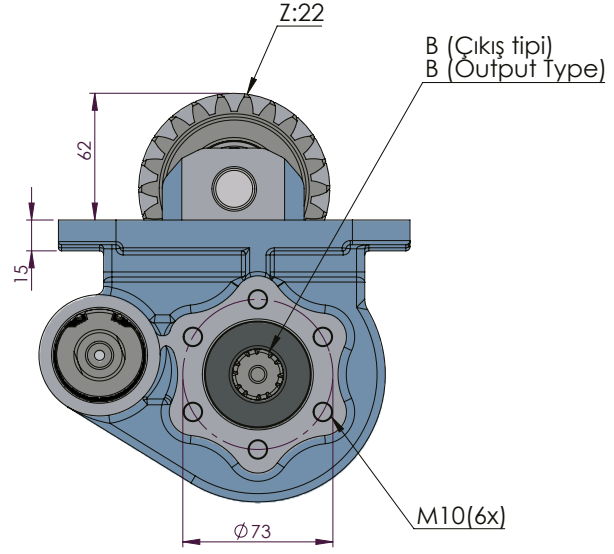

# IVECO 2855 SIDE UNI

## IVECO 2855 YAN UNI

CODE KOD	TYPE TİP (A)	MOUNTING TYPE BAĞLANTI TİPİ (B)	MOUNTING SIDE BAĞLANTI	TORQUE TORK (Kgm / Nm)	POWER GÜÇ (Hp / Kw)	SPEED DEVİR (RPM)	RATIO ORAN
50812512M0	MECHANIC MEKANİK	UNI	SIDE YAN	24,4 Kgm 240 Nm	32 Hp 23,3 Kw	1000 RPM	1:0,88
50812522M0		ISO ADAPTER ADAPTÖRLÜ ISO					
50812532M0		FLANGE FLANŞLI					
50812542M0		SHAFT ŞAFTLI					
GEARBOX / ANA ŞANZIMANLAR				USED VEHICLES / KULLANILAN BAZI ARAÇLAR			
2846.5-2842-2835-2830-2646 (500 RPM, SOL)				FIAT IVECO / 65.15-79.13-79.14-80.14 IVECO / 65.12-79.12-95.14-100.13-109.14-135.14 ZETA IVECO 79.13-79.14-65.15-100.13-100.16-135.14 IVECO			