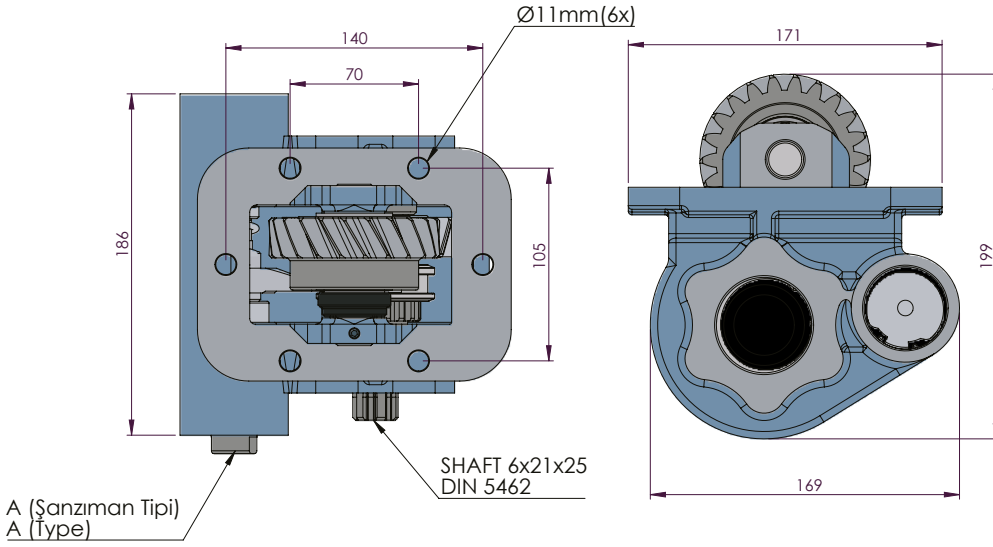

# IVECO 2855 SIDE UNI

## IVECO 2855 YAN UNI

CODE KOD	TYPE TİP (A)	MOUNTING TYPE BAĞLANTI TİPİ (B)	MOUNTING SIDE BAĞLANTI	TORQUE TORK (Kgm / Nm)	POWER GÜÇ (Hp / Kw)	SPEED DEVİR (RPM)	RATIO ORAN
50812512M0	MECHANIC MEKANİK	UNI	SIDE YAN	24,4 Kgm 240 Nm	32 Hp 23,3 Kw	1000 RPM	1:0,88
50812522M0		ISO ADAPTER ADAPTÖRLÜ ISO					
50812532M0		FLANGE FLANŞLI					
50812542M0		SHAFT ŞAFTLI					
GEARBOX / ANA ŞANZIMANLAR				USED VEHICLES / KULLANILAN BAZI ARAÇLAR			
2846.5-2842-2835-2830-2646 (500 RPM, SOL)				FIAT IVECO / 65.15-79.13-79.14-80.14 IVECO / 65.12-79.12-95.14-100.13-109.14-135.14 ZETA IVECO 79.13-79.14-65.15-100.13-100.16-135.14 IVECO			