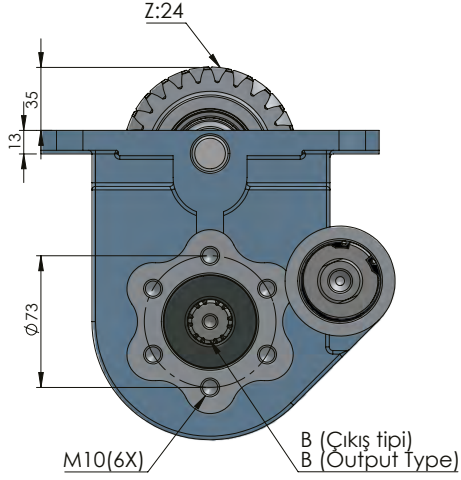

JAC LC6T55

JAC

POWER TAKE-OFFS
P.T.O.

CODE KOD	TYPE TİP (A)	MOUNTING TYPE BAĞLANTI TİPİ (B)	MOUNTING SIDE BAĞLANTI	TORQUE TORK (Kgm / Nm)	POWER GÜÇ (Hp / Kw)	SPEED DEVİR (RPM)	RATIO ORAN
52110512P0	PNEUMATIC PNÖMATİK	UNI	SIDE YAN	22 Kgm 220 Nm	30 Hp 23 Kw	1000 RPM	1.0,9
52110522P0		ISO ADAPTER ADAPTÖRLÜ ISO					
52110532P0		FLANGE FLANŞLI					
52110542P0		SHAFT ŞAFTLI					
GEARBOX / ANA ŞANZIMANLAR				USED VEHICLES / KULLANILAN BAZI ARAÇLAR			
LC6T55				JAC 3,8			