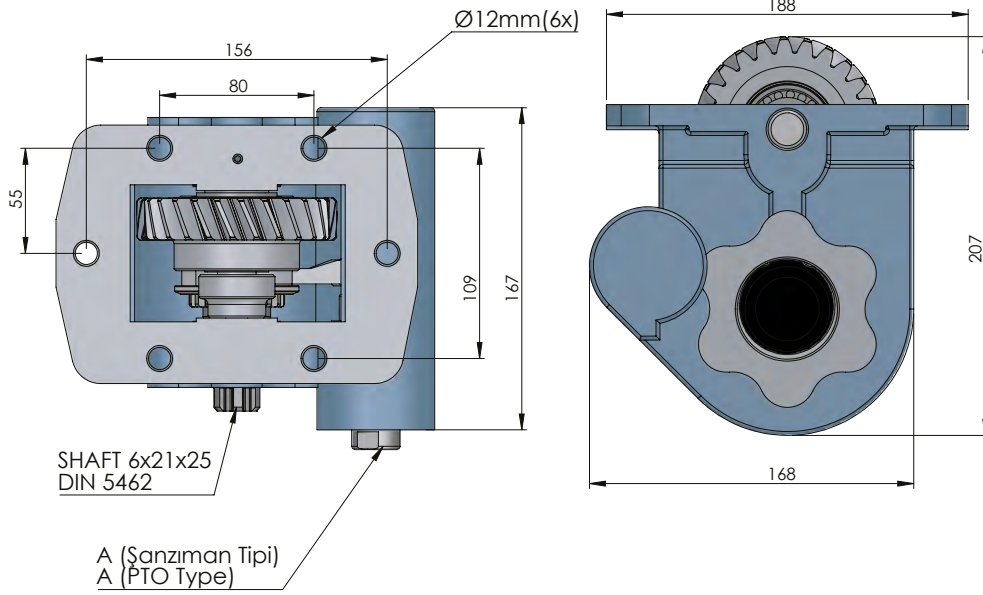

JAC LC6T55

JAC

POWER TAKE-OFFS
P.T.O.

CODE KOD	TYPE TİP (A)	MOUNTING TYPE BAĞLANTI TİPİ (B)	MOUNTING SIDE BAĞLANTI	TORQUE TORK (Kgm / Nm)	POWER GÜÇ (Hp / Kw)	SPEED DEVİR (RPM)	RATIO ORAN
52110512P0	PNEUMATIC PNÖMATİK	UNI	SIDE YAN	22 Kgm 220 Nm	30 Hp 23 Kw	1000 RPM	1.0,9
52110522P0		ISO ADAPTER ADAPTÖRLÜ ISO					
52110532P0		FLANGE FLANŞLI					
52110542P0		SHAFT ŞAFTLI					
GEARBOX / ANA ŞANZIMANLAR				USED VEHICLES / KULLANILAN BAZI ARAÇLAR			
LC6T55				JAC 3,8			