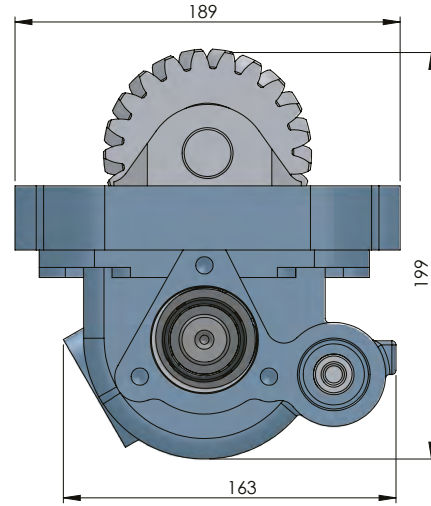

## NISSAN UD 95

NISSAN

POWER TAKE-OFFS  
P.T.O.

CODE KOD	TYPE TİP (A)	MOUNTING TYPE BAĞLANTI TİPİ (B)	MOUNTING SIDE BAĞLANTI	TORQUE TORK (Kg <sub>m</sub> / Nm)	POWER GÜÇ (Hp / Kw)	SPEED DEVİR (RPM)	RATIO ORAN
51713512P0	PNEUMATIC PNÖMATİK	UNI	SIDE YAN	27 Kg <sub>m</sub> 264 Nm	37 Hp 28 Kw	650 RPM	1:1,05
51713522P0		ISO ADAPTER ADAPTÖRLÜ ISO					
51713532P0		FLANGE FLANŞLI					
51713542P0		SHAFT ŞAFTLI					
GEARBOX / ANA ŞANZIMANLAR				USED VEHICLES / KULLANILAN BAZI ARAÇLAR			
NISSAN				NISSAN UD95			