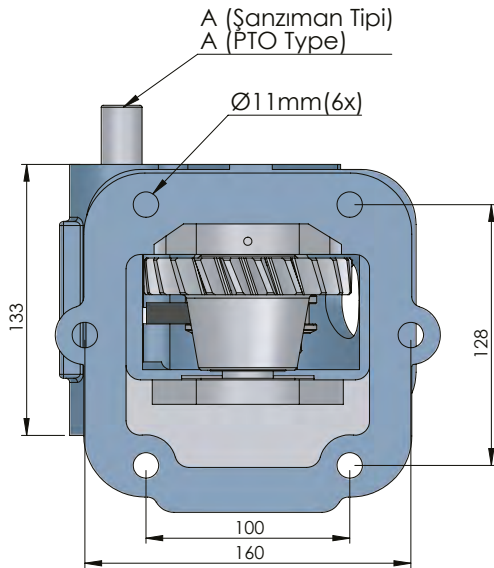

## NISSAN UD 95

NISSAN

POWER TAKE-OFFS  
P.T.O.

CODE KOD	TYPE TİP (A)	MOUNTING TYPE BAĞLANTI TİPİ (B)	MOUNTING SIDE BAĞLANTI	TORQUE TORK (Kg <sub>m</sub> / Nm)	POWER GÜÇ (Hp / Kw)	SPEED DEVİR (RPM)	RATIO ORAN
51713512P0	PNEUMATIC PNÖMATİK	UNI	SIDE YAN	27 Kg <sub>m</sub> 264 Nm	37 Hp 28 Kw	650 RPM	1:1,05
51713522P0		ISO ADAPTER ADAPTÖRLÜ ISO					
51713532P0		FLANGE FLANŞLI					
51713542P0		SHAFT ŞAFTLI					
GEARBOX / ANA ŞANZIMANLAR				USED VEHICLES / KULLANILAN BAZI ARAÇLAR			
NISSAN				NISSAN UD95			