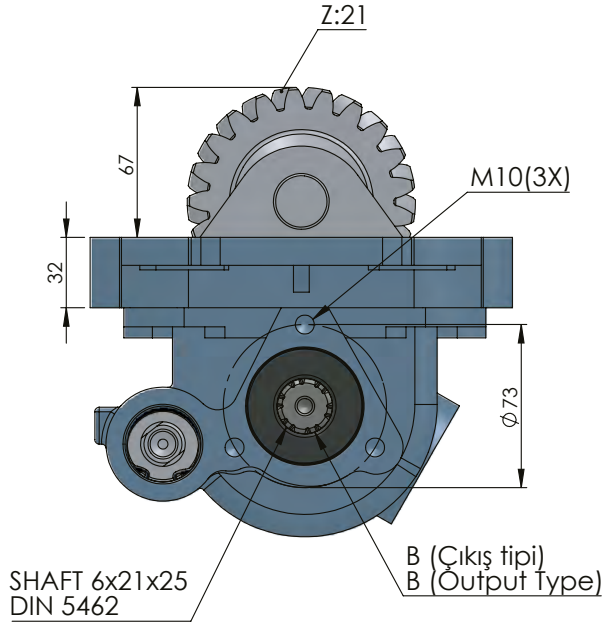

## NISSAN UD 95

NISSAN

POWER TAKE-OFFS  
P.T.O.

CODE KOD	TYPE TİP (A)	MOUNTING TYPE BAĞLANTI TİPİ (B)	MOUNTING SIDE BAĞLANTI	TORQUE TORK (Kg <sub>m</sub> / Nm)	POWER GÜÇ (Hp / Kw)	SPEED DEVİR (RPM)	RATIO ORAN
51713512P0	PNEUMATIC PNÖMATİK	UNI	SIDE YAN	27 Kg <sub>m</sub> 264 Nm	37 Hp 28 Kw	650 RPM	1:1,05
51713522P0		ISO ADAPTER ADAPTÖRLÜ ISO					
51713532P0		FLANGE FLANŞLI					
51713542P0		SHAFT ŞAFTLI					
GEARBOX / ANA ŞANZIMANLAR				USED VEHICLES / KULLANILAN BAZI ARAÇLAR			
NISSAN				NISSAN UD95			