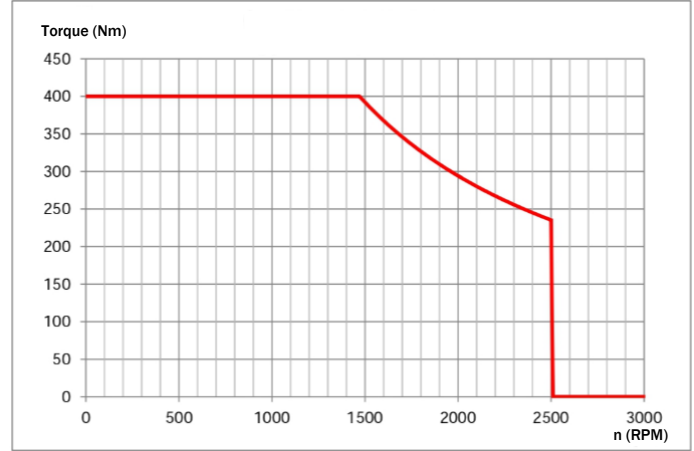

ZF 1.153 DOUBLE GEAR ISO

ZF 1.153 AKTARMA ISO

PTO Diagram

ZF

POWER TAKE-OFFS
P.T.O.

CODE	TYPE	MOUNTING TYPE	MOUNTING SIDE	TORQUE (Kgm / Nm)	POWER (Hp / Kw)	SPEED (RPM)	RATIO
50290421P0	PNEUMATIC	ISO	REAR	40 Kgm 400 Nm	20,7 kw	700	1,53
50290431P0		ISO WITH SWITCH					
GEARBOX / ANA ŞANZIMANLAR				USED VEHICLES / KULLANILAN BAZI ARAÇLAR			
ZF16S251-221-151-150-130,ZF55/ AK/6S-120-111-110-92,GPZF55/AK/6S-90 80-70-66-65-55-50 42-36-35/ ZF 9S 75/ 9S109/16S109/ ZF AK 680/AK 690/S680/S690				ZF,VOLVO,MERCEDES IVECO,EATON,RENAULT,DAF,SCANIA,MAN,FORD KAMAZ			

Cranes
Waste Disposal Trucks
Trucks With Lifting Platforms
Warranty: 12 months
Direction of Rotation - Reverses The Direction of Movement