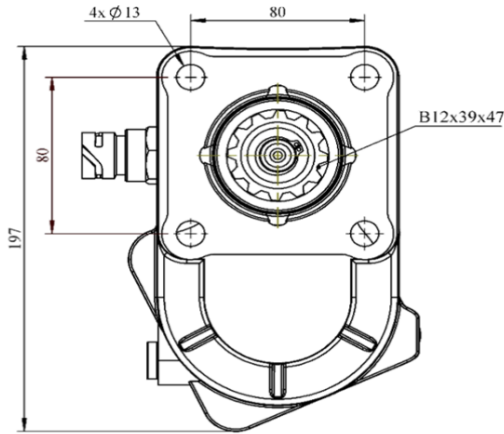

ZF 1.153 DOUBLE GEAR ISO

ZF 1.153 AKTARMA ISO

PTO Diagram

ZF

POWER TAKE-OFFS
P.T.O.

CODE	TYPE	MOUNTING TYPE	MOUNTING SIDE	TORQUE (Kgm / Nm)	POWER (Hp / Kw)	SPEED (RPM)	RATIO
50290421P0	PNEUMATIC	ISO	REAR	40 Kgm 400 Nm	20,7 kw	700	1,53
50290431P0		ISO WITH SWITCH					
GEARBOX / ANA ŞANZIMANLAR				USED VEHICLES / KULLANILAN BAZI ARAÇLAR			
ZF16S251-221-151-150-130,ZF55/ AK/6S-120-111-110-92,GPZF55/AK/6S-90 80-70-66-65-55-50 42-36-35/ ZF 9S 75/ 9S109/16S109/ ZF AK 680/AK 690/S680/S690				ZF,VOLVO,MERCEDES IVECO,EATON,RENAULT,DAF,SCANIA,MAN,FORD KAMAZ			