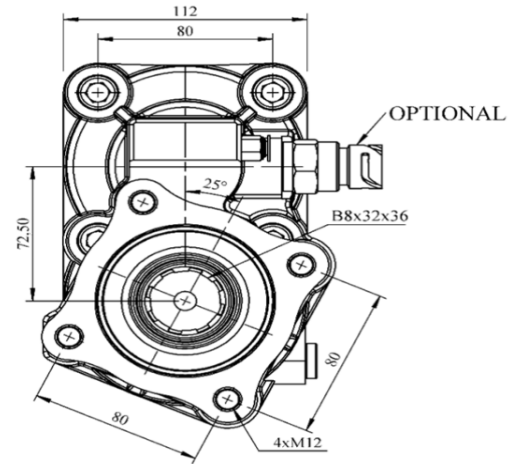

ZF 1.153 DOUBLE GEAR ISO

ZF 1.153 AKTARMA ISO

PTO Diagram

ZF

POWER TAKE-OFFS
P.T.O.

CODE	TYPE	MOUNTING TYPE	MOUNTING SIDE	TORQUE (Kgm / Nm)	POWER (Hp / Kw)	SPEED (RPM)	RATIO
50290421P0	PNEUMATIC	ISO	REAR	40 Kgm 400 Nm	20,7 kw	700	1,53
50290431P0		ISO WITH SWITCH					
GEARBOX / ANA ŞANZIMANLAR				USED VEHICLES / KULLANILAN BAZI ARAÇLAR			
ZF16S251-221-151-150-130,ZF55/ AK/6S-120-111-110-92,GPZF55/AK/6S-90 80-70-66-65-55-50 42-36-35/ ZF 9S 75/ 9S109/16S109/ ZF AK 680/AK 690/S680/S690				ZF,VOLVO,MERCEDES IVECO,EATON,RENAULT,DAF,SCANIA,MAN,FORD KAMAZ			