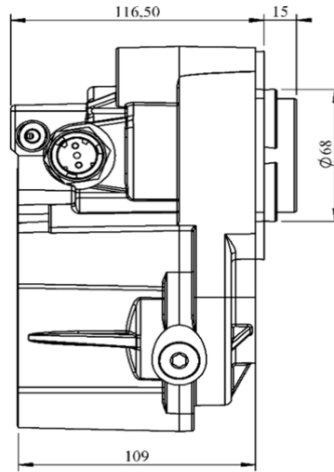

ZF 1.153 DOUBLE GEAR ISO

ZF 1.153 AKTARMA ISO

PTO Diagram

ZF

POWER TAKE-OFFS
P.T.O.

CODE	TYPE	MOUNTING TYPE	MOUNTING SIDE	TORQUE (Kgm / Nm)	POWER (Hp / Kw)	SPEED (RPM)	RATIO
50290421P0	PNEUMATIC	ISO	REAR	40 Kgm 400 Nm	20,7 kw	700	1,53
50290431P0		ISO WITH SWITCH					
GEARBOX / ANA ŞANZIMANLAR				USED VEHICLES / KULLANILAN BAZI ARAÇLAR			
ZF16S251-221-151-150-130,ZF55/ AK/6S-120-111-110-92,GPZF55/AK/6S-90 80-70-66-65-55-50 42-36-35/ ZF 9S 75/ 9S109/16S109/ ZF AK 680/AK 690/S680/S690				ZF,VOLVO,MERCEDES IVECO,EATON,RENAULT,DAF,SCANIA,MAN,FORD KAMAZ			