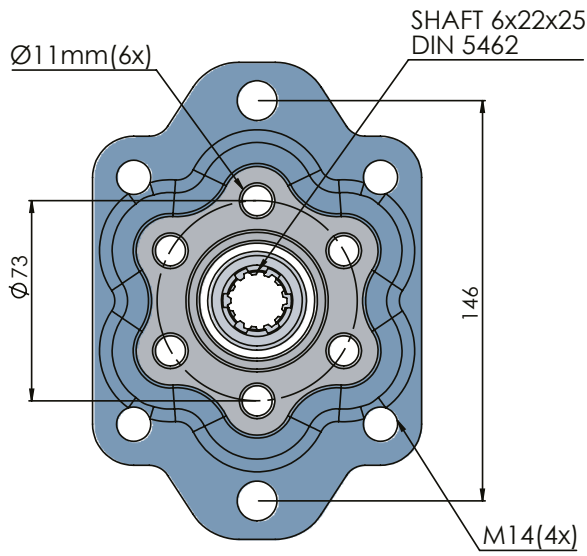

SAE UNI ADAPTER

36002108

ADAPTERS
ADAPTORLER

HYDRAULIC EQUIPMENT
HIDROLIK EKIPMANLAR