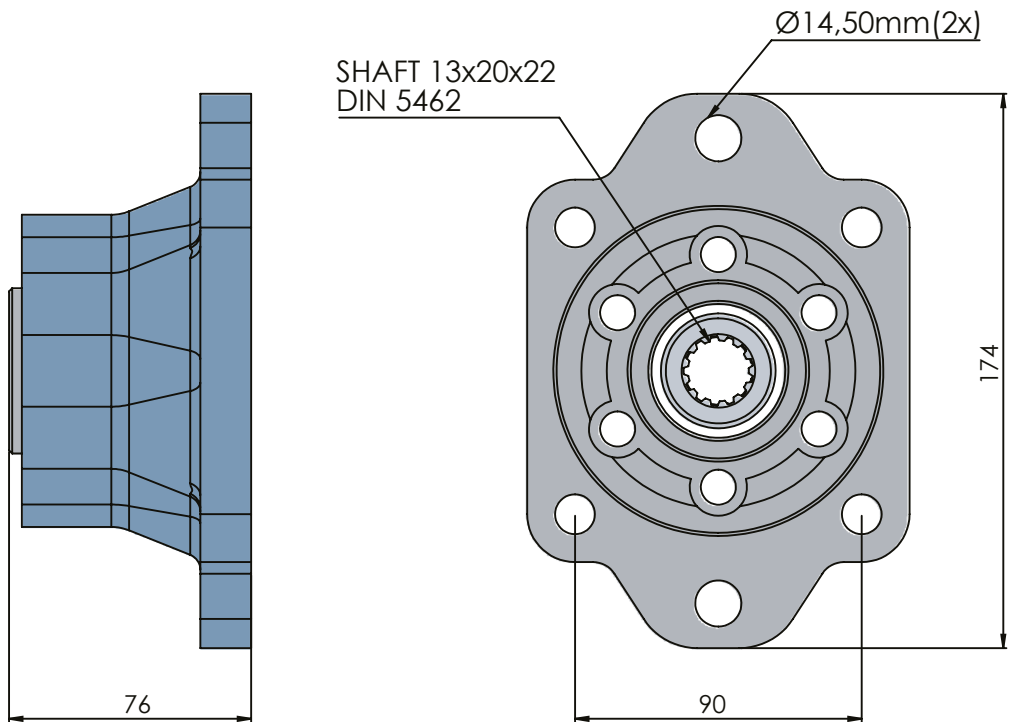

SAE UNI ADAPTER

36002108

ADAPTERS
ADAPTORLER

HYDRAULIC EQUIPMENT
HIDROLIK EKIPMANLAR