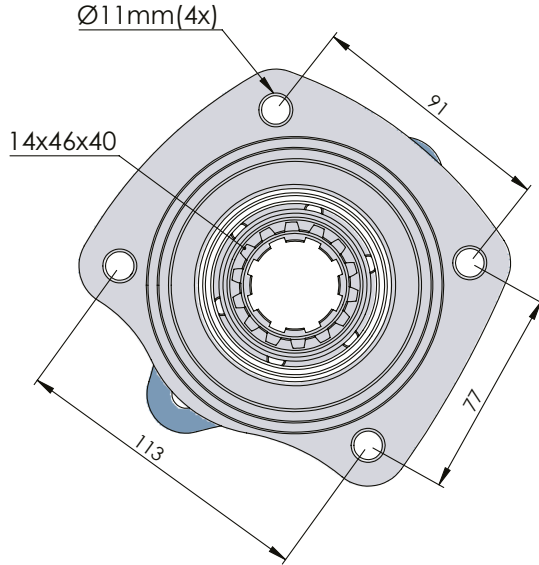

VOLVO R5-SR52 SINGLE GEAR ISO

VOLVO R5-SR52 TEK DİŞLİ ISO

CODE KOD	TYPE TİP (A)	MOUNTING TYPE BAĞLANTI TİPİ (B)	MOUNTING SIDE BAĞLANTI	TORQUE TORK (Kgm / Nm)	POWER GÜÇ (Hp / Kw)	SPEED DEVİR (RPM)	RATIO ORAN
50910312P0	PNEUMATIC PNÖMATİK	UNI ADAPTER ADAPTÖRLÜ UNI	REAR KUYRUK	25 Kgm 245 Nm	26,5 Hp 19,8 Kw	780 RPM	1:1,2
50910322P0		ISO					
50910332P0		FLANGE ADAPTÖRLÜ FLANŞLI					
50910342P0		SHAFT ADAPTÖRLÜ ŞAFTLI					
GEARBOX / ANA ŞANZİMANLAR				USED VEHICLES / KULLANILAN BAZI ARAÇLAR			
R 51-R / SR 52 / R52				VOLVO F 7-F 10-F 86-F 88-F 1233			