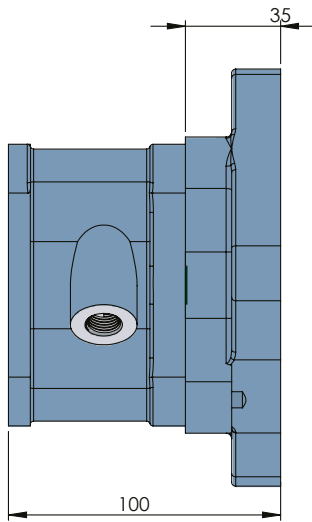

VOLVO R5-SR52 SINGLE GEAR ISO

VOLVO R5-SR52 TEK DİŞLİ ISO

CODE KOD	TYPE TİP (A)	MOUNTING TYPE BAĞLANTI TİPİ (B)	MOUNTING SIDE BAĞLANTI	TORQUE TORK (Kgm / Nm)	POWER GÜÇ (Hp / Kw)	SPEED DEVİR (RPM)	RATIO ORAN
50910312P0	PNEUMATIC PNÖMATİK	UNI ADAPTER ADAPTÖRLÜ UNI	REAR KUYRUK	25 Kgm 245 Nm	26,5 Hp 19,8 Kw	780 RPM	1:1,2
50910322P0		ISO					
50910332P0		FLANGE ADAPTÖRLÜ FLANŞLI					
50910342P0		SHAFT ADAPTÖRLÜ ŞAFTLI					
GEARBOX / ANA ŞANZİMANLAR				USED VEHICLES / KULLANILAN BAZI ARAÇLAR			
R 51-R / SR 52 / R52				VOLVO F 7-F 10-F 86-F 88-F 1233			