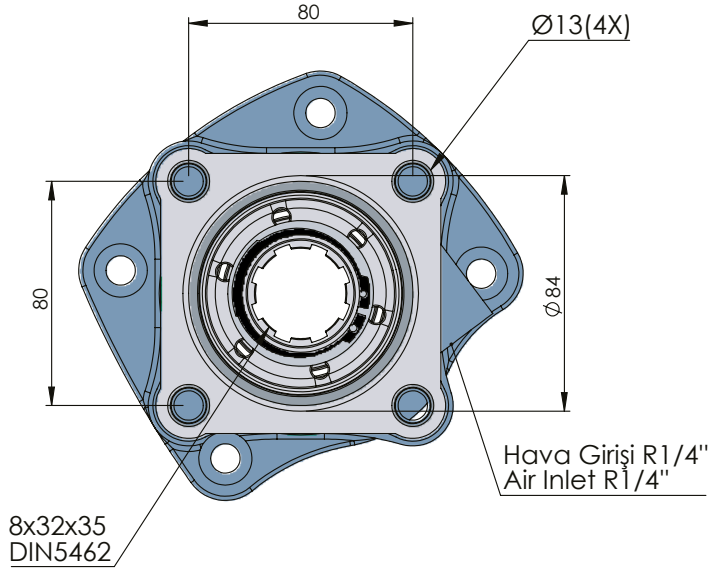

VOLVO R5-SR52 SINGLE GEAR ISO

VOLVO R5-SR52 TEK DİŞLİ ISO

CODE KOD	TYPE TİP (A)	MOUNTING TYPE BAĞLANTI TİPİ (B)	MOUNTING SIDE BAĞLANTI	TORQUE TORK (Kgm / Nm)	POWER GÜÇ (Hp / Kw)	SPEED DEVİR (RPM)	RATIO ORAN
50910312P0	PNEUMATIC PNÖMATİK	UNI ADAPTER ADAPTÖRLÜ UNI	REAR KUYRUK	25 Kgm 245 Nm	26,5 Hp 19,8 Kw	780 RPM	1:1,2
50910322P0		ISO					
50910332P0		FLANGE ADAPTÖRLÜ FLANŞLI					
50910342P0		SHAFT ADAPTÖRLÜ ŞAFTLI					
GEARBOX / ANA ŞANZİMANLAR				USED VEHICLES / KULLANILAN BAZI ARAÇLAR			
R 51-R / SR 52 / R52				VOLVO F 7-F 10-F 86-F 88-F 1233			