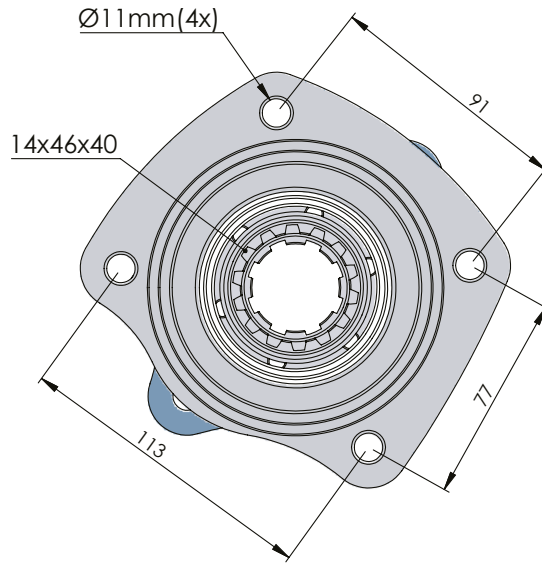

VOLVO R6-62 SINGLE GEAR ISO

VOLVO R6-62 TEK DİŞLİ ISO

CODE KOD	TYPE TİP (A)	MOUNTING TYPE BAĞLANTI TİPİ (B)	MOUNTING SIDE BAĞLANTI	TORQUE TORK (Kg / Nm)	POWER GÜÇ (Hp / Kw)	SPEED DEVİR (RPM)	RATIO ORAN
50911312P0	PNEUMATIC PNÖMATİK	UNI ADAPTER ADAPTÖRLÜ UNI	REAR KUYRUK	25 Kg 245 Nm	26,5 Hp 19,8 Kw	780 RPM	1:1,2
50911322P0		ISO					
50911332P0		FLANGE ADAPTÖRLÜ FLANŞLI					
50911342P0		SHAFT ADAPTÖRLÜ ŞAFTLI					
GEARBOX / ANA ŞANZİMANLAR				USED VEHICLES / KULLANILAN BAZI ARAÇLAR			
R 51-R / SR 52 / R52				VOLVO F 7-F 10-F 86-F 88-F 1233			