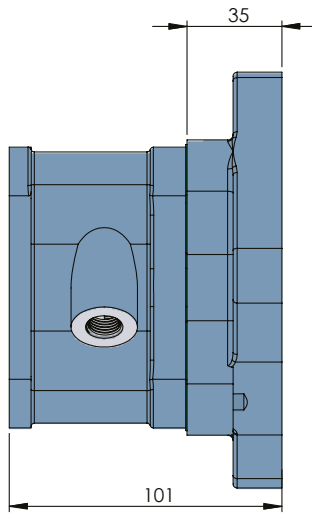

VOLVO R6-62 SINGLE GEAR ISO

VOLVO R6-62 TEK DİŞLİ ISO

CODE KOD	TYPE TİP (A)	MOUNTING TYPE BAĞLANTI TİPİ (B)	MOUNTING SIDE BAĞLANTI	TORQUE TORK (Kg / Nm)	POWER GÜÇ (Hp / Kw)	SPEED DEVİR (RPM)	RATIO ORAN
50911312P0	PNEUMATIC PNÖMATİK	UNI ADAPTER ADAPTÖRLÜ UNI	REAR KUYRUK	25 Kg 245 Nm	26,5 Hp 19,8 Kw	780 RPM	1:1,2
50911322P0		ISO					
50911332P0		FLANGE ADAPTÖRLÜ FLANŞLI					
50911342P0		SHAFT ADAPTÖRLÜ ŞAFTLI					
GEARBOX / ANA ŞANZİMANLAR				USED VEHICLES / KULLANILAN BAZI ARAÇLAR			
R 51-R / SR 52 / R52				VOLVO F 7-F 10-F 86-F 88-F 1233			