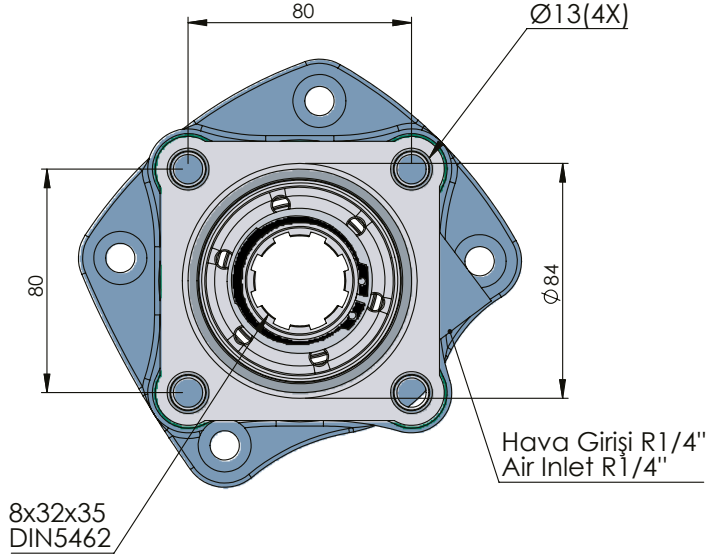

VOLVO R6-62 SINGLE GEAR ISO

VOLVO R6-62 TEK DİŞLİ ISO

CODE KOD	TYPE TİP (A)	MOUNTING TYPE BAĞLANTI TİPİ (B)	MOUNTING SIDE BAĞLANTI	TORQUE TORK (Kg / Nm)	POWER GÜÇ (Hp / Kw)	SPEED DEVİR (RPM)	RATIO ORAN
50911312P0	PNEUMATIC PNÖMATİK	UNI ADAPTER ADAPTÖRLÜ UNI	REAR KUYRUK	25 Kg 245 Nm	26,5 Hp 19,8 Kw	780 RPM	1:1,2
50911322P0		ISO					
50911332P0		FLANGE ADAPTÖRLÜ FLANŞLI					
50911342P0		SHAFT ADAPTÖRLÜ ŞAFTLI					
GEARBOX / ANA ŞANZİMANLAR				USED VEHICLES / KULLANILAN BAZI ARAÇLAR			
R 51-R / SR 52 / R52				VOLVO F 7-F 10-F 86-F 88-F 1233			