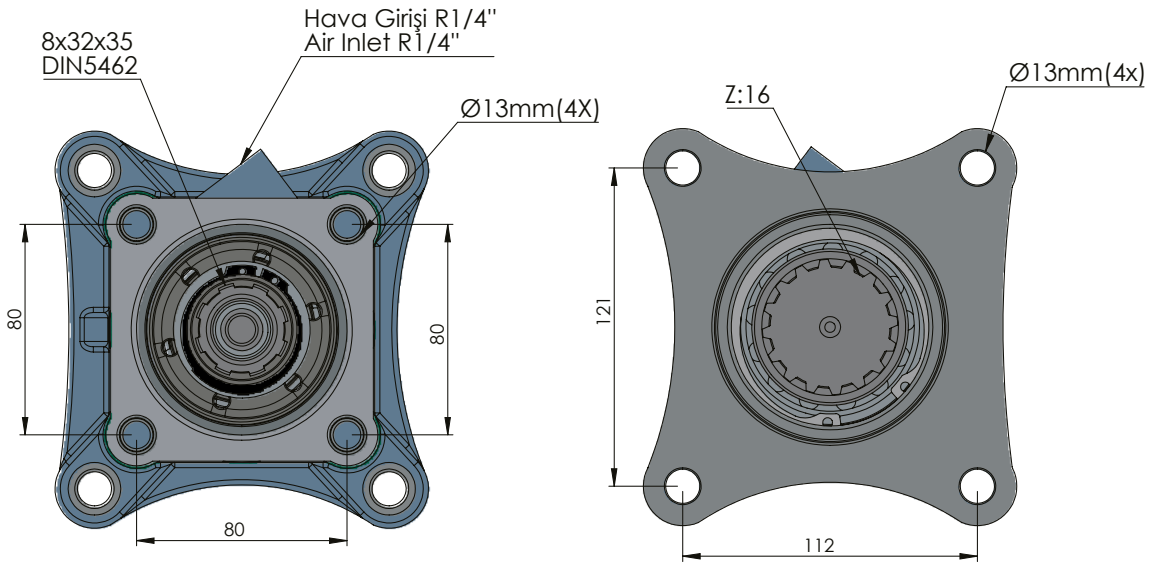

# VOLVO SR / R70-72 SINGLE GEAR ISO

## VOLVO SR / R70-72 TEK DİŞLİ ISO

VOLVO

 POWER TAKE-OFFS  
 P.T.O.

CODE KOD	TYPE TİP (A)	MOUNTING TYPE BAĞLANTI TİPİ (B)	MOUNTING SIDE BAĞLANTI	TORQUE TORK (Kgm / Nm)	POWER GÜÇ (Hp / Kw)	SPEED DEVİR (RPM)	RATIO ORAN
50912312P0	PNEUMATIC PNÖMATİK	UNI ADAPTER ADAPTÖRLÜ UNI	REAR KUYRUK	25 Kgm 245 Nm	26,5 Hp 19,8 Kw	780 RPM	1:1,2
50912322P0		ISO					
50912332P0		FLANGE ADAPTÖRLÜ FLANŞLI					
50912342P0		SHAFT ADAPTÖRLÜ ŞAFTLI					
GEARBOX / ANA ŞANZİMANLAR				USED VEHICLES / KULLANILAN BAZI ARAÇLAR			
SR/R70-72				FL 7- FL 10 - F 12 - N 12-N 10-NL 12 VOLVO			