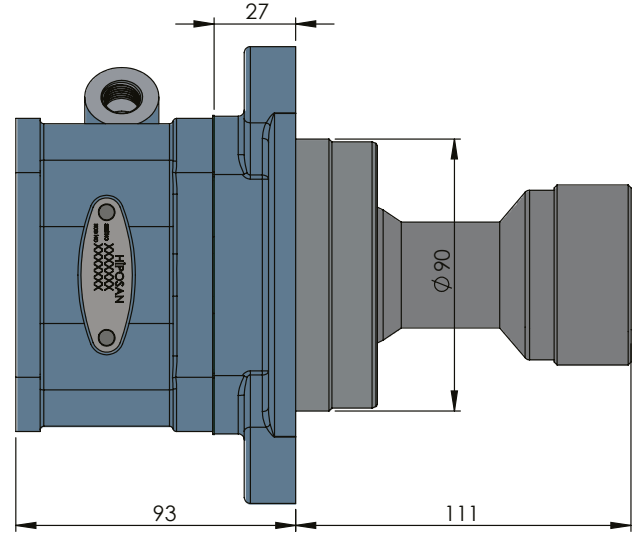

# VOLVO SR / R70-72 SINGLE GEAR ISO

## VOLVO SR / R70-72 TEK DİŞLİ ISO

VOLVO

 POWER TAKE-OFFS  
 P.T.O.

CODE KOD	TYPE TİP (A)	MOUNTING TYPE BAĞLANTI TİPİ (B)	MOUNTING SIDE BAĞLANTI	TORQUE TORK (Kgm / Nm)	POWER GÜÇ (Hp / Kw)	SPEED DEVİR (RPM)	RATIO ORAN
50912312P0	PNEUMATIC PNÖMATİK	UNI ADAPTER ADAPTÖRLÜ UNI	REAR KUYRUK	25 Kgm 245 Nm	26,5 Hp 19,8 Kw	780 RPM	1:1,2
50912322P0		ISO					
50912332P0		FLANGE ADAPTÖRLÜ FLANŞLI					
50912342P0		SHAFT ADAPTÖRLÜ ŞAFTLI					
GEARBOX / ANA ŞANZİMANLAR				USED VEHICLES / KULLANILAN BAZI ARAÇLAR			
SR/R70-72				FL 7- FL 10 - F 12 - N 12-N 10-NL 12 VOLVO			