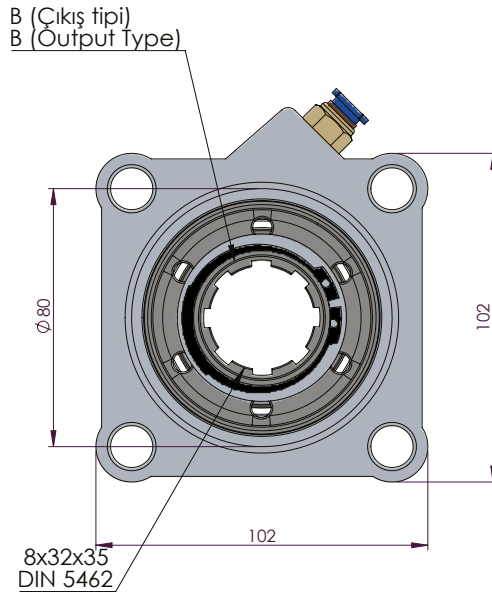

ZF-1 SINGLE GEAR ALUMINUM ISO

ZF 1 ALÜMİNYUM

CODE KOD	TYPE TİP (A)	MOUNTING TYPE BAĞLANTI TİPİ (B)	MOUNTING SIDE BAĞLANTI	TORQUE TORK (Kg _m / Nm)	POWER GÜÇ (Hp / Kw)	SPEED DEVİR (RPM)	RATIO ORAN
50213312P0	PNEUMATIC PNÖMATİK	UNI ADAPTER ADAPTÖRLÜ UNI	REAR KUYRUK	23 Kg _m 255 Nm	16 Hp 12 Kw	500	1:1
50213322P0		ISO					
50213332P0		FLANGE ADAPTÖRLÜ FLANŞLI					
50213342P0		SHAFT ADAPTÖRLÜ ŞAFTLI					
GEARBOX / ANA ŞANZİMANLAR				USED VEHICLES / KULLANILAN BAZI ARAÇLAR			
ZF44, ZF6S800, ZF6S1000, ZFS635, ZFS642, ZFS650, ZFS655, ZFS665, ZFS670, ZFS680, ZFS690, ZFS550, ZFS590, GV90, VOLVO2855/ZF S5/AK/6S-120-111-110-92 GP ZF S5/AK/ 6S-90-80-70-66-65-55-50-42-36-35 ZF AK 6 80 / AK 6 90 / S6 80 / S6 90				MAN/MERCEDES/BMC PROFESYONEL/FORD CARGO/CHRYSLER HINO/DODGE/FARGO/ HYUNDAI/ASTRAIVECO/DAF/DAEWOO/RENAULT/EBRO/GUY/AVIA/SAURER/SISU/STEYR			