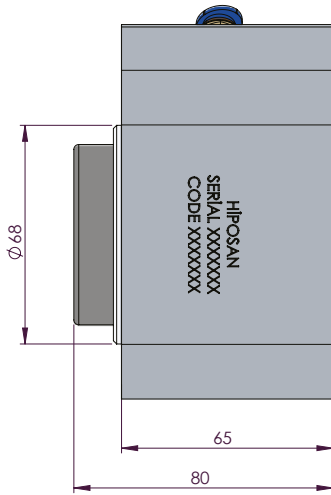

ZF-1 SINGLE GEAR ALUMINUM ISO

ZF 1 ALÜMİNYUM

CODE KOD	TYPE TİP (A)	MOUNTING TYPE BAĞLANTI TİPİ (B)	MOUNTING SIDE BAĞLANTI	TORQUE TORK (Kg _m / Nm)	POWER GÜÇ (Hp / Kw)	SPEED DEVİR (RPM)	RATIO ORAN
50213312P0	PNEUMATIC PNÖMATİK	UNI ADAPTER ADAPTÖRLÜ UNI	REAR KUYRUK	23 Kg _m 255 Nm	16 Hp 12 Kw	500	1:1
50213322P0		ISO					
50213332P0		FLANGE ADAPTÖRLÜ FLANŞLI					
50213342P0		SHAFT ADAPTÖRLÜ ŞAFTLI					
GEARBOX / ANA ŞANZİMANLAR				USED VEHICLES / KULLANILAN BAZI ARAÇLAR			
ZF44, ZF6S800, ZF6S1000, ZFS635, ZFS642, ZFS650, ZFS655, ZFS665, ZFS670, ZFS680, ZFS690, ZFS550, ZFS590, GV90, VOLVO2855/ZF S5/AK/6S-120-111-110-92 GP ZF S5/AK/ 6S-90-80-70-66-65-55-50-42-36-35 ZF AK 6 80 / AK 6 90 / S6 80 / S6 90				MAN/MERCEDES/BMC PROFESYONEL/FORD CARGO/CHRYSLER HINO/DODGE/FARGO/ HYUNDAI/ASTRAIVECO/DAF/DAEWOO/RENAULT/EBRO/GUY/AVIA/SAURER/SISU/STEYR			