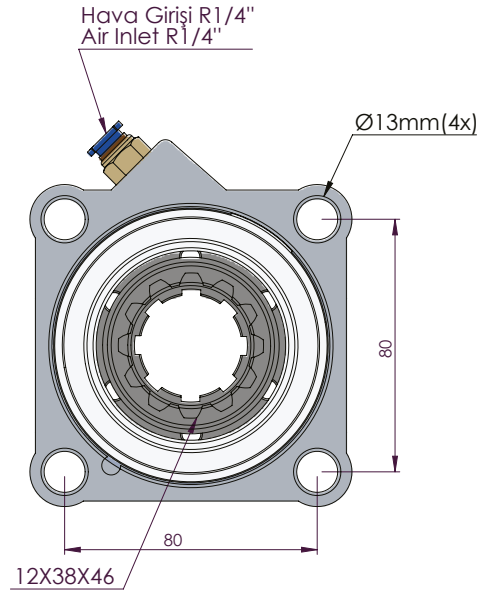

ZF-1 SINGLE GEAR ALUMINUM ISO

ZF 1 ALÜMİNYUM

CODE KOD	TYPE TİP (A)	MOUNTING TYPE BAĞLANTI TİPİ (B)	MOUNTING SIDE BAĞLANTI	TORQUE TORK (Kg _m / Nm)	POWER GÜÇ (Hp / Kw)	SPEED DEVİR (RPM)	RATIO ORAN
50213312P0	PNEUMATIC PNÖMATİK	UNI ADAPTER ADAPTÖRLÜ UNI	REAR KUYRUK	23 Kg _m 255 Nm	16 Hp 12 Kw	500	1:1
50213322P0		ISO					
50213332P0		FLANGE ADAPTÖRLÜ FLANŞLI					
50213342P0		SHAFT ADAPTÖRLÜ ŞAFTLI					
GEARBOX / ANA ŞANZİMANLAR				USED VEHICLES / KULLANILAN BAZI ARAÇLAR			
ZF44, ZF6S800, ZF6S1000, ZFS635, ZFS642, ZFS650, ZFS655, ZFS665, ZFS670, ZFS680, ZFS690, ZFS550, ZFS590, GV90, VOLVO2855/ZF S5/AK/6S-120-111-110-92 GP ZF S5/AK/ 6S-90-80-70-66-65-55-50-42-36-35 ZF AK 6 80 / AK 6 90 / S6 80 / S6 90				MAN/MERCEDES/BMC PROFESYONEL/FORD CARGO/CHRYSLER HINO/DODGE/FARGO/ HYUNDAI/ASTRAIVECO/DAF/DAEWOO/RENAULT/EBRO/GUY/AVIA/SAURER/SISU/STEYR			