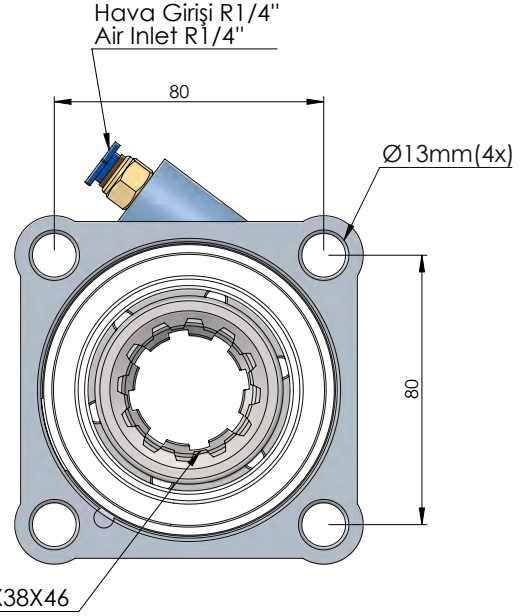

ZF-1 SINGLE GEAR ISO

ZF-1 KUYRUK TEK DİŞLİ ISO

CODE KOD	TYPE TİP (A)	MOUNTING TYPE BAĞLANTI TİPİ (B)	MOUNTING SIDE BAĞLANTI	TORQUE TORK [Kgm / Nm]	POWER GÜÇ [Hp / Kw]	SPEED DEVİR (RPM)	RATIO ORAN
50210312P0	PNEUMATIC Pnömatik	UNI ADAPTER ADAPTÖRLÜ UNI	REAR KUYRUK	23 Kgm 255 Nm	16 Hp 12 Kw	500	1:1
50210322P0		ISO					
50210332P0		FLANGE ADAPTÖRLÜ FLANŞLI					
50210342P0		SHAFT ADAPTÖRLÜ ŞAFTLI					
GEARBOX / ANA ŞANZIMANLAR				USED VEHICLES / KULLANILAN BAZI ARAÇLAR			
ZF44, ZF6S800, ZF6S1000, ZFS635, ZFS642, ZFS650, ZFS655, ZFS665, ZFS670, ZFS680, ZFS690, ZFS550, ZFS590, GV90, VOLVO2855/ZF S5/AK/6S-120-111-110-92 GP ZF S5/AK/ 6S-90-80-70-66-65-55-50-42-36-35 ZF AK 6 80 / AK 6 90 / S6 80 / S6 90				MAN/MERCEDES/BMC PROFESYONEL/FORD CARGO/CHRYSLER HINO/DODGE/FARGO/ HYUNDAI/ASTRAIVECO/DAF/DAEWOO/RENAULT/EBRO/GUY/AVIA/ SAURER/SISU/STEYR			