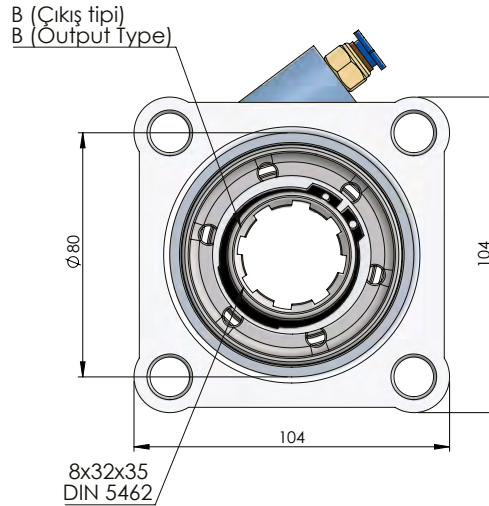

ZF-1 SINGLE GEAR ISO

ZF-1 KUYRUK TEK DİŞLİ ISO

CODE KOD	TYPE TİP (A)	MOUNTING TYPE BAĞLANTI TİPİ (B)	MOUNTING SIDE BAĞLANTI	TORQUE TORK [Kgm / Nm]	POWER GÜÇ [Hp / Kw]	SPEED DEVİR (RPM)	RATIO ORAN
50210312P0	PNEUMATIC Pnömatik	UNI ADAPTER ADAPTÖRLÜ UNI	REAR KUYRUK	23 Kgm 255 Nm	16 Hp 12 Kw	500	1:1
50210322P0		ISO					
50210332P0		FLANGE ADAPTÖRLÜ FLANŞLI					
50210342P0		SHAFT ADAPTÖRLÜ ŞAFTLI					
GEARBOX / ANA ŞANZIMANLAR				USED VEHICLES / KULLANILAN BAZI ARAÇLAR			
ZF44, ZF6S800, ZF6S1000, ZFS635, ZFS642, ZFS650, ZFS655, ZFS665, ZFS670, ZFS680, ZFS690, ZFS550, ZFS590, GV90, VOLVO2855/ZF S5/AK/6S-120-111-110-92 GP ZF S5/AK/ 6S-90-80-70-66-65-55-50-42-36-35 ZF AK 6 80 / AK 6 90 / S6 80 / S6 90				MAN/MERCEDES/BMC PROFESYONEL/FORD CARGO/CHRYSLER HINO/DODGE/FARGO/ HYUNDAI/ASTRAIVECO/DAF/DAEWOO/RENAULT/EBRO/GUY/AVIA/ SAURER/SISU/STEYR			