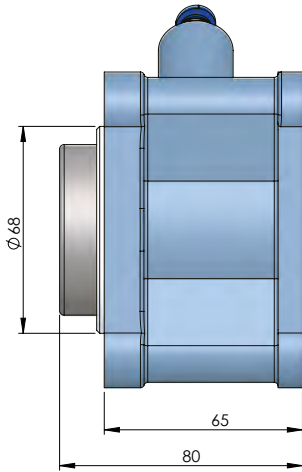

ZF-1 SINGLE GEAR ISO

ZF-1 KUYRUK TEK DİŞLİ ISO

CODE KOD	TYPE TİP (A)	MOUNTING TYPE BAĞLANTI TİPİ (B)	MOUNTING SIDE BAĞLANTI	TORQUE TORK [Kgm / Nm]	POWER GÜÇ [Hp / Kw]	SPEED DEVİR (RPM)	RATIO ORAN
50210312P0	PNEUMATIC Pnömatik	UNI ADAPTER ADAPTÖRLÜ UNI	REAR KUYRUK	23 Kgm 255 Nm	16 Hp 12 Kw	500	1:1
50210322P0		ISO					
50210332P0		FLANGE ADAPTÖRLÜ FLANŞLI					
50210342P0		SHAFT ADAPTÖRLÜ ŞAFTLI					
GEARBOX / ANA ŞANZIMANLAR				USED VEHICLES / KULLANILAN BAZI ARAÇLAR			
ZF44, ZF6S800, ZF6S1000, ZFS635, ZFS642, ZFS650, ZFS655, ZFS665, ZFS670, ZFS680, ZFS690, ZFS550, ZFS590, GV90, VOLVO2855/ZF S5/AK/6S-120-111-110-92 GP ZF S5/AK/ 6S-90-80-70-66-65-55-50-42-36-35 ZF AK 6 80 / AK 6 90 / S6 80 / S6 90				MAN/MERCEDES/BMC PROFESYONEL/FORD CARGO/CHRYSLER HINO/DODGE/FARGO/ HYUNDAI/ASTRAIVECO/DAF/DAEWOO/RENAULT/EBRO/GUY/AVIA/ SAURER/SISU/STEYR			