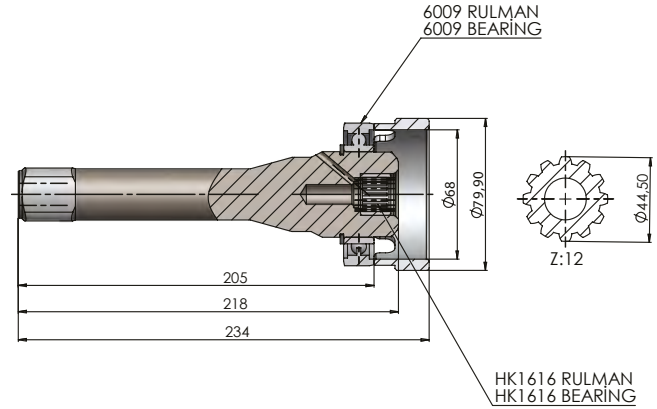

ZF 16S 130

60216130

GEARBOX ANA ŞANZIMANLAR	USED VEHICLES KULLANILAN BAZI ARAÇLAR
16S-130-Tritobe, 16S-130/11.46, 16S-130/11.74, 16S-130/13.68, 16S-130/13.80, 16S-130/14.14, 16S-130/14.29, 16S-130/16.47, 16S-130/17.06, 16S-130/17.47	16.281-19.280-19.422-25.372[SILENT]-26.280-26.281-26.231-26.321-32.281-32.365-33.281-19.422[SILENT]MAN/ 1935-2228-2433-2624-2628-2633-3828-4028 MERCEDES DAF 33.300-95.330-95.400 / 26.35 MERCEDES SAURER

ZF 16S 160

60216160

GEARBOX ANA ŞANZIMANLAR	USED VEHICLES KULLANILAN BAZI ARAÇLAR
16S-220/13.80IT, 16S-190A/11.74, 16S-190A/17.47, 16S-220A/14.14, 16S-160/11.46, 16S-160/13.68, 16S-160/14.29, 16S-160/17.06	16.281-19.280-19.422-25.372[SILENT]-26.280-26.281-26.231-26.321-32.281-32.365-33.281-19.422[SILENT]MAN/1935-2228-2433-2624-2628-2633-3828-4028 MERCEDES DAF 33.300-95.330-95.400 / 26.35 MERCEDES SAURER