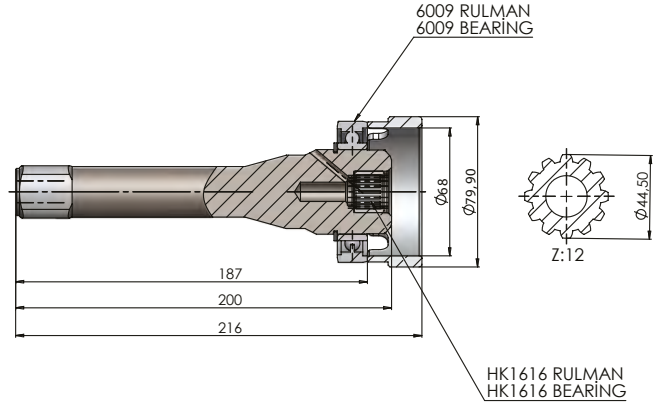

ZF 16S 130

60216130

GEARBOX ANA ŞANZIMANLAR	USED VEHICLES KULLANILAN BAZI ARAÇLAR
16S-130-Tritobe, 16S-130/11.46, 16S-130/11.74, 16S-130/13.68, 16S-130/13.80, 16S-130/14.14, 16S-130/14.29, 16S-130/16.47, 16S-130/17.06, 16S-130/17.47	16.281-19.280-19.422-25.372[SILENT]-26.280-26.281-26.231-26.321-32.281-32.365-33.281-19.422[SILENT]MAN/ 1935-2228-2433-2624-2628-2633-3828-4028 MERCEDES DAF 33.300-95.330-95.400 / 26.35 MERCEDES SAURER

ZF 16S 160

60216160

GEARBOX ANA ŞANZIMANLAR	USED VEHICLES KULLANILAN BAZI ARAÇLAR
16S-220/13.80IT, 16S-190A/11.74, 16S-190A/17.47, 16S-220A/14.14, 16S-160/11.46, 16S-160/13.68, 16S-160/14.29, 16S-160/17.06	16.281-19.280-19.422-25.372[SILENT]-26.280-26.281-26.231-26.321-32.281-32.365-33.281-19.422[SILENT]MAN/1935-2228-2433-2624-2628-2633-3828-4028 MERCEDES DAF 33.300-95.330-95.400 / 26.35 MERCEDES SAURER