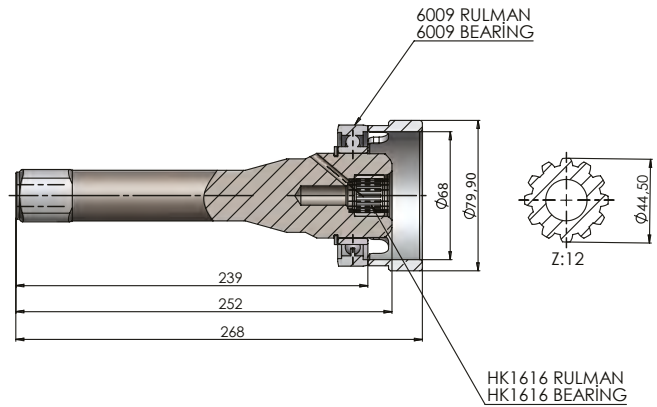

GEARBOX ANA ŞANZIMANLAR	USED VEHICLES KULLANILAN BAZI ARAÇLAR
ZF ŞANZIMAN	ZF ŞANZIMAN