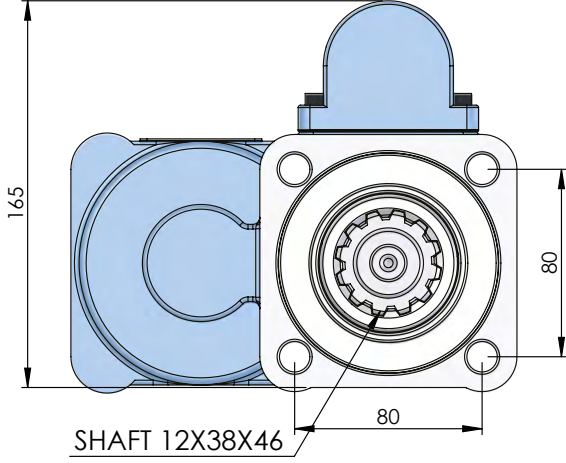

ZF-2 DOUBLE GEAR ISO

ZF-2 AKTARMALI KUYRUK ÇİFT DİŞLİ

ZF

POWER TAKE-OFFS
P.T.O.

CODE KOD	TYPE TİP (A)	MOUNTING TYPE BAĞLANTI TİPİ (B)	MOUNTING SIDE BAĞLANTI	TORQUE TORK [Kgm / Nm]	POWER GÜÇ [Hp / Kw]	SPEED DEVİR [RPM]	RATIO ORAN
50211311P0	PNEUMATIC Pnömatik	UNI ADAPTER ADAPTÖRLÜ UNI	REAR KUYRUK	26,5 Kgm 260 Nm	24,5 Hp 18,3 Kw	675	1:1,2
50211322P0		ISO					
50211332P0		FLANGE ADAPTÖRLÜ FLANŞLI					
50211342P0		SHAFT ADAPTÖRLÜ ŞAFTLI					
GEARBOX / ANA ŞANZİMANLAR				USED VEHICLES / KULLANILAN BAZI ARAÇLAR			
ZF44, ZF6S800, ZF6S1000, ZFS635, ZFS642, ZFS650, ZFS655, ZFS665, ZFS670, ZFS680, ZFS690, ZFS550, ZFS590, GV90, VOLVO2855/ZF S5/AK/6S-120-111-110-92 GP ZF S5/AK/ 6S-90-80-70-66-65-55-50-42-36-35 ZF AK 6 80 / AK 6 90 / S6 80 / S6 90				MAN/MERCEDES/BMC PROFESYONEL/FORD CARGO/CHRYSLER HINO/DODGE/FARGO/HYUNDAI/ASTRAIVECO/DAF/DAEWOO/RENAULT/EBRO/GUY/AVIA/SAURER/SISU/STEYR			