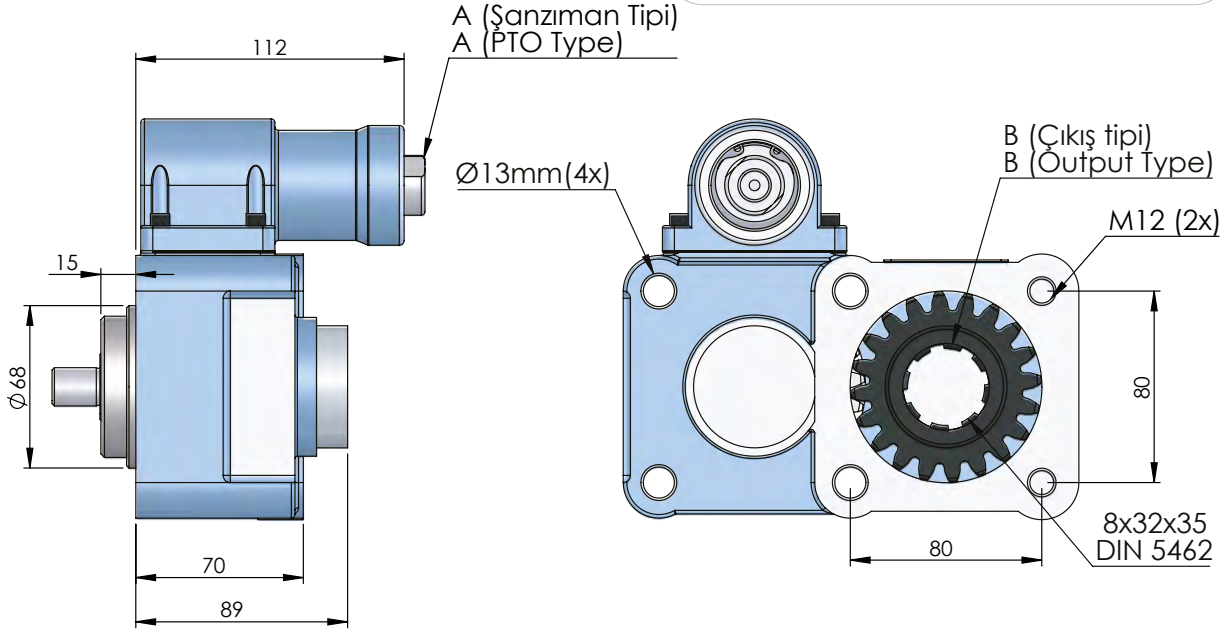

ZF-2 DOUBLE GEAR ISO

ZF-2 AKTARMALI KUYRUK ÇİFT DİŞLİ

ZF

POWER TAKE-OFFS
P.T.O.

CODE KOD	TYPE TİP (A)	MOUNTING TYPE BAĞLANTI TİPİ (B)	MOUNTING SIDE BAĞLANTI	TORQUE TORK [Kgm / Nm]	POWER GÜÇ [Hp / Kw]	SPEED DEVİR [RPM]	RATIO ORAN
50211311P0	PNEUMATIC Pnömatik	UNI ADAPTER ADAPTÖRLÜ UNI	REAR KUYRUK	26,5 Kgm 260 Nm	24,5 Hp 18,3 Kw	675	1:1,2
50211322P0		ISO					
50211332P0		FLANGE ADAPTÖRLÜ FLANŞLI					
50211342P0		SHAFT ADAPTÖRLÜ ŞAFTLI					
GEARBOX / ANA ŞANZİMANLAR				USED VEHICLES / KULLANILAN BAZI ARAÇLAR			
ZF44, ZF6S800, ZF6S1000, ZFS635, ZFS642, ZFS650, ZFS655, ZFS665, ZFS670, ZFS680, ZFS690, ZFS550, ZFS590, GV90, VOLVO2855/ZF S5/AK/6S-120-111-110-92 GP ZF S5/AK/ 6S-90-80-70-66-65-55-50-42-36-35 ZF AK 6 80 / AK 6 90 / S6 80 / S6 90				MAN/MERCEDES/BMC PROFESYONEL/FORD CARGO/CHRYSLER HINO/DODGE/FARGO/HYUNDAI/ASTRAIVECO/DAF/DAEWOO/RENAULT/EBRO/GUY/AVIA/SAURER/SISU/STEYR			