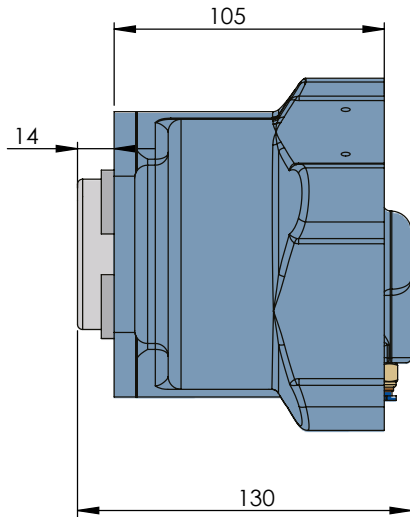

ZF-5 BENT AXIS HELIX DOUBLE GEAR ISO

ZF-5 EĞİK HAVA YASTIKLI HELİS ÇİFT DİŞLİ

ZF

POWER TAKE-OFFS
P.T.O.

CODE KOD	TYPE TİP (A)	MOUNTING TYPE BAĞLANTI TİPİ (B)	MOUNTING SIDE BAĞLANTI	TORQUE TORK (Kgm / Nm)	POWER GÜÇ (Hp / Kw)	SPEED DEVİR (RPM)	RATIO ORAN
50241311P0	PNEUMATIC PNÖMATİK	UNI ADAPTER ADAPTÖRLÜ UNI	REAR KUYRUK	26,5 Kgm 260 Nm	24,5 Hp 18,3 Kw	650	1:1,21
50241321P0		ISO					
50241331P0		FLANGE ADAPTÖRLÜ FLANŞLI					
50241341P0		SHAFT ADAPTÖRLÜ ŞAFTLI					
GEARBOX / ANA ŞANZİMANLAR				USED VEHICLES / KULLANILAN BAZI ARAÇLAR			
ZF44, ZF6S800, ZF6S1000, ZFS635, ZFS642, ZFS650, ZFS655, ZFS665, ZFS670, ZFS680, ZFS690, ZFS550, ZFS590, GV90, VOLVO2855/ZF S5/AK/6S-120-111-110-92 GP ZF S5/AK/ 6S-90-80-70-66-65-55-50-42-36-35 ZF AK 6 80 / AK 6 90 / S6 80 / S6 90				MAN/MERCEDES/BMC PROFESYONEL/FORD CARGO/CHRYSLER HINO/DODGE/FARGO/ HYUNDAI/ASTRAIVECO/DAF/DAEWOO/RENAULT/EBRO/ GUY/AVIA/SAURER/SISU/STEYR			