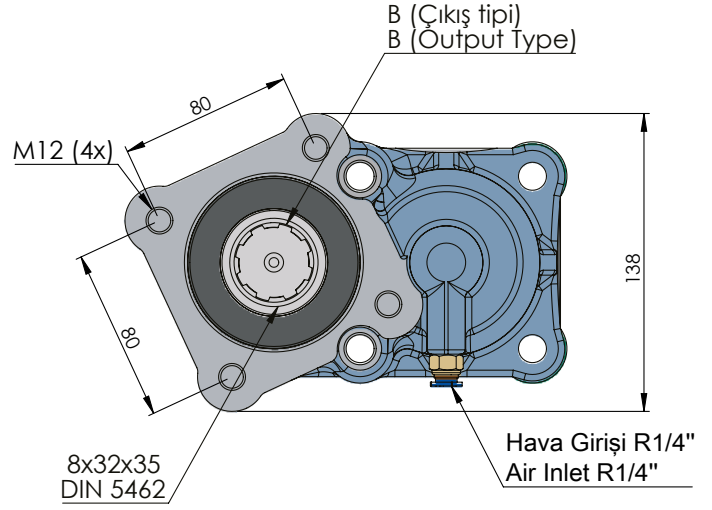

ZF-5 BENT AXIS HELIX DOUBLE GEAR ISO

ZF-5 EĞİK HAVA YASTIKLI HELİS ÇİFT DİŞLİ

ZF

POWER TAKE-OFFS
P.T.O.

CODE KOD	TYPE TİP (A)	MOUNTING TYPE BAĞLANTI TİPİ (B)	MOUNTING SIDE BAĞLANTI	TORQUE TORK (Kgm / Nm)	POWER GÜÇ (Hp / Kw)	SPEED DEVİR (RPM)	RATIO ORAN
50241311P0	PNEUMATIC PNÖMATİK	UNI ADAPTER ADAPTÖRLÜ UNI	REAR KUYRUK	26,5 Kgm 260 Nm	24,5 Hp 18,3 Kw	650	1:1,21
50241321P0		ISO					
50241331P0		FLANGE ADAPTÖRLÜ FLANŞLI					
50241341P0		SHAFT ADAPTÖRLÜ ŞAFTLI					
GEARBOX / ANA ŞANZİMANLAR				USED VEHICLES / KULLANILAN BAZI ARAÇLAR			
ZF44, ZF6S800, ZF6S1000, ZFS635, ZFS642, ZFS650, ZFS655, ZFS665, ZFS670, ZFS680, ZFS690, ZFS550, ZFS590, GV90, VOLVO2855/ZF S5/AK/6S-120-111-110-92 GP ZF S5/AK/ 6S-90-80-70-66-65-55-50-42-36-35 ZF AK 6 80 / AK 6 90 / S6 80 / S6 90				MAN/MERCEDES/BMC PROFESYONEL/FORD CARGO/CHRYSLER HINO/DODGE/FARGO/ HYUNDAI/ASTRAIVECO/DAF/DAEWOO/RENAULT/EBRO/ GUY/AVIA/SAURER/SISU/STEYR			