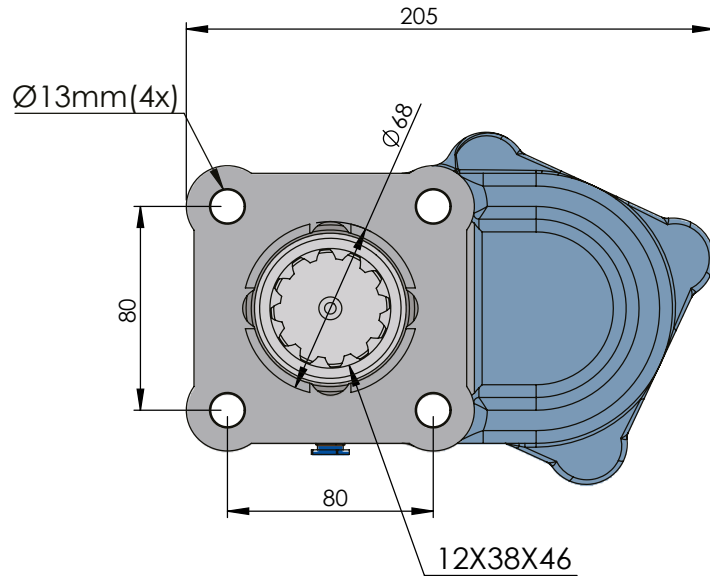

ZF-5 BENT AXIS HELIX DOUBLE GEAR ISO

ZF-5 EĞİK HAVA YASTIKLI HELİS ÇİFT DİŞLİ

ZF

POWER TAKE-OFFS
P.T.O.

CODE KOD	TYPE TİP (A)	MOUNTING TYPE BAĞLANTI TİPİ (B)	MOUNTING SIDE BAĞLANTI	TORQUE TORK (Kgm / Nm)	POWER GÜÇ (Hp / Kw)	SPEED DEVİR (RPM)	RATIO ORAN
50241311P0	PNEUMATIC PNÖMATİK	UNI ADAPTER ADAPTÖRLÜ UNI	REAR KUYRUK	26,5 Kgm 260 Nm	24,5 Hp 18,3 Kw	650	1:1,21
50241321P0		ISO					
50241331P0		FLANGE ADAPTÖRLÜ FLANŞLI					
50241341P0		SHAFT ADAPTÖRLÜ ŞAFTLI					
GEARBOX / ANA ŞANZİMANLAR				USED VEHICLES / KULLANILAN BAZI ARAÇLAR			
ZF44, ZF6S800, ZF6S1000, ZFS635, ZFS642, ZFS650, ZFS655, ZFS665, ZFS670, ZFS680, ZFS690, ZFS550, ZFS590, GV90, VOLVO2855/ZF S5/AK/6S-120-111-110-92 GP ZF S5/AK/ 6S-90-80-70-66-65-55-50-42-36-35 ZF AK 6 80 / AK 6 90 / S6 80 / S6 90				MAN/MERCEDES/BMC PROFESYONEL/FORD CARGO/CHRYSLER HINO/DODGE/FARGO/ HYUNDAI/ASTRAIVECO/DAF/DAEWOO/RENAULT/EBRO/ GUY/AVIA/SAURER/SISU/STEYR			