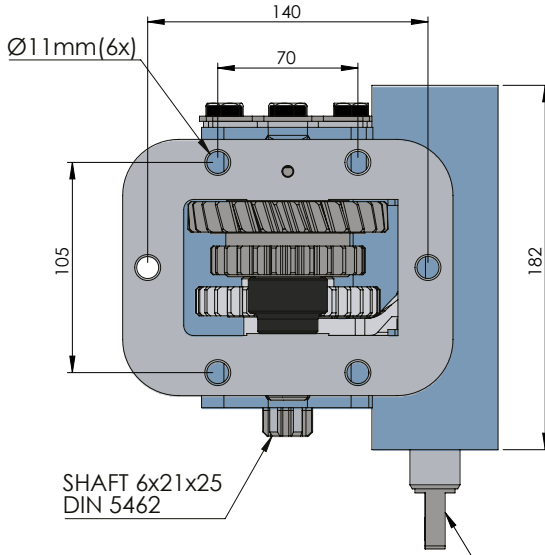

ZF 6S 300 SIDE UNI

ZF 6S 300 YAN UNI

CODE KOD	TYPE TİP (A)	MOUNTING TYPE BAĞLANTI TİPİ (B)	MOUNTING SIDE BAĞLANTI	TORQUE TORK [Kgm / Nm]	POWER GÜÇ [Hp / Kw]	SPEED DEVİR [RPM]	RATIO ORAN
50215512M0	MEKANİK MECHANIC	UNI	SIDE YAN	23 Kgm 238 Nm	30 Hp 23 Kw	1000	1:0.8
50215522M0		ISO ADAPTER ADAPTÖRLÜ ISO					
50215532M0		FLANGE FLANŞLI					
50215542M0		SHAFT ŞAFTLI					
GEARBOX / ANA ŞANZIMANLAR				USED VEHICLES / KULLANILAN BAZI ARAÇLAR			
2000 / SCAM 4X4 FOR GEARBOX TYPE ZF ECOLITE 6S 300 (6,73) [0.800 RIGHT] ZF ECOLITE 6S 350 (6373) [0.580 RIGHT]				110 dCi-130 dCi-14-dCi-150dCi-160 Dxi RENAULT MASCOTT / IVECO 35 C 13 DAILY GAMMA 2000 / SCAM 4X4 40 C 15 / 65 C 15 / IVECO LEONCINO 60Y13 / HISARLAR HISCAR-TURKAR 4X4			