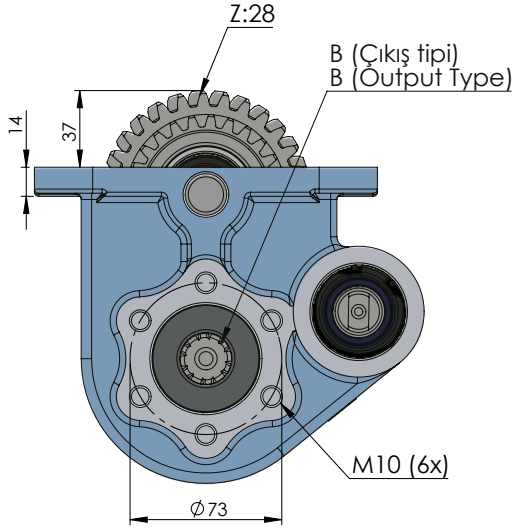

ZF 6S 300 SIDE UNI

ZF 6S 300 YAN UNI

CODE KOD	TYPE TİP (A)	MOUNTING TYPE BAĞLANTI TİPİ (B)	MOUNTING SIDE BAĞLANTI	TORQUE TORK [Kgm / Nm]	POWER GÜÇ [Hp / Kw]	SPEED DEVİR [RPM]	RATIO ORAN
50215512M0	MEKANİK MECHANIC	UNI	SIDE YAN	23 Kgm 238 Nm	30 Hp 23 Kw	1000	1:0.8
50215522M0		ISO ADAPTER ADAPTÖRLÜ ISO					
50215532M0		FLANGE FLANŞLI					
50215542M0		SHAFT ŞAFTLI					
GEARBOX / ANA ŞANZIMANLAR				USED VEHICLES / KULLANILAN BAZI ARAÇLAR			
2000 / SCAM 4X4 FOR GEARBOX TYPE ZF ECOLITE 6S 300 (6,73) [0.800 RIGHT] ZF ECOLITE 6S 350 (6373) [0.580 RIGHT]				110 dCi-130 dCi-14-dCi-150dCi-160 Dxi RENAULT MASCOTT / IVECO 35 C 13 DAILY GAMMA 2000 / SCAM 4X4 40 C 15 / 65 C 15 / IVECO LEONCINO 60Y13 / HISARLAR HISCAR-TURKAR 4X4			