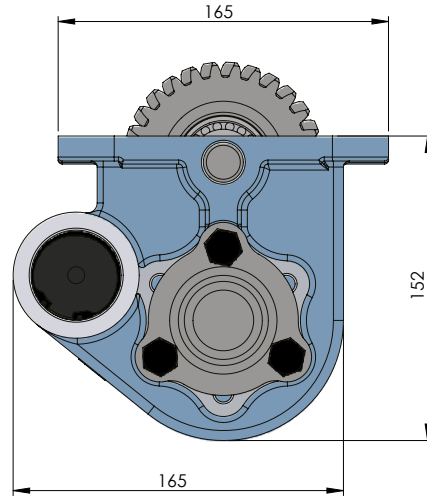

ZF 6S 300 SIDE UNI

ZF 6S 300 YAN UNI

CODE KOD	TYPE TİP (A)	MOUNTING TYPE BAĞLANTI TİPİ (B)	MOUNTING SIDE BAĞLANTI	TORQUE TORK [Kgm / Nm]	POWER GÜÇ [Hp / Kw]	SPEED DEVİR [RPM]	RATIO ORAN
50215512M0	MEKANİK MECHANIC	UNI	SIDE YAN	23 Kgm 238 Nm	30 Hp 23 Kw	1000	1:0.8
50215522M0		ISO ADAPTER ADAPTÖRLÜ ISO					
50215532M0		FLANGE FLANŞLI					
50215542M0		SHAFT ŞAFTLI					
GEARBOX / ANA ŞANZIMANLAR				USED VEHICLES / KULLANILAN BAZI ARAÇLAR			
2000 / SCAM 4X4 FOR GEARBOX TYPE ZF ECOLITE 6S 300 (6,73) [0.800 RIGHT] ZF ECOLITE 6S 350 (6373) [0.580 RIGHT]				110 dCi-130 dCi-14-dCi-150dCi-160 Dxi RENAULT MASCOTT / IVECO 35 C 13 DAILY GAMMA 2000 / SCAM 4X4 40 C 15 / 65 C 15 / IVECO LEONCINO 60Y13 / HISARLAR HISCAR-TURKAR 4X4			