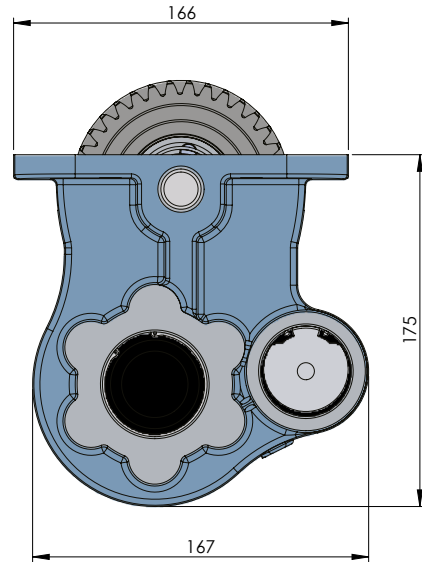

ZF 6S 500 SIDE UNI

ZF 6S 500 YAN UNI

CODE KOD	TYPE TİP (A)	MOUNTING TYPE BAĞLANTI TİPİ (B)	MOUNTING SIDE BAĞLANTI	TORQUE TORK (Kgm / Nm)	POWER GÜÇ (Hp / Kw)	SPEED DEVİR (RPM)	RATIO ORAN
50218512P0	PNEUMATIC PNÖMATİK	UNI	SIDE YAN	17.9 Kgm 180 Nm	21.5 Hp 16 Kw	1000	1:0.95
50218522P0		ISO ADAPTER ADAPTÖRLÜ ISO					
50218532P0		FLANGE FLANŞLI					
50218542P0		SHAFT ŞAFTLI					
GEARBOX / ANA ŞANZIMANLAR				USED VEHICLES / KULLANILAN BAZI ARAÇLAR			
ZF 6S 500				FAW 8.140FL / FD,FOTON 10-16 DT,Otokar Atlas EURO 6			