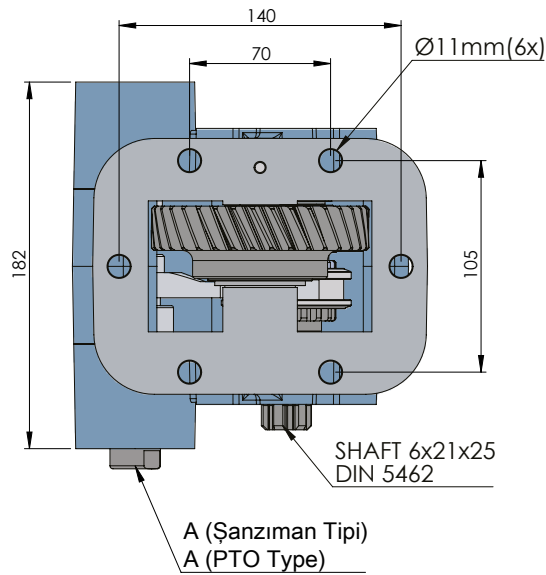

ZF 6S 500 SIDE UNI

ZF 6S 500 YAN UNI

CODE KOD	TYPE TİP (A)	MOUNTING TYPE BAĞLANTI TİPİ (B)	MOUNTING SIDE BAĞLANTI	TORQUE TORK (Kgm / Nm)	POWER GÜÇ (Hp / Kw)	SPEED DEVİR (RPM)	RATIO ORAN
50218512P0	PNEUMATIC PNÖMATİK	UNI	SIDE YAN	17.9 Kgm 180 Nm	21.5 Hp 16 Kw	1000	1:0.95
50218522P0		ISO ADAPTER ADAPTÖRLÜ ISO					
50218532P0		FLANGE FLANŞLI					
50218542P0		SHAFT ŞAFTLI					
GEARBOX / ANA ŞANZIMANLAR				USED VEHICLES / KULLANILAN BAZI ARAÇLAR			
ZF 6S 500				FAW 8.140FL / FD,FOTON 10-16 DT,Otokar Atlas EURO 6			