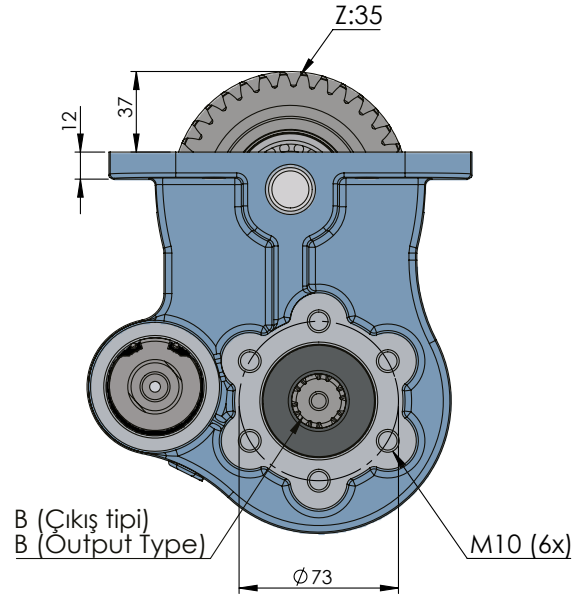

ZF 6S 500 SIDE UNI

ZF 6S 500 YAN UNI

CODE KOD	TYPE TİP (A)	MOUNTING TYPE BAĞLANTI TİPİ (B)	MOUNTING SIDE BAĞLANTI	TORQUE TORK (Kgm / Nm)	POWER GÜÇ (Hp / Kw)	SPEED DEVİR (RPM)	RATIO ORAN
50218512P0	PNEUMATIC PNÖMATİK	UNI	SIDE YAN	17.9 Kgm 180 Nm	21.5 Hp 16 Kw	1000	1:0.95
50218522P0		ISO ADAPTER ADAPTÖRLÜ ISO					
50218532P0		FLANGE FLANŞLI					
50218542P0		SHAFT ŞAFTLI					
GEARBOX / ANA ŞANZIMANLAR				USED VEHICLES / KULLANILAN BAZI ARAÇLAR			
ZF 6S 500				FAW 8.140FL / FD,FOTON 10-16 DT,Otokar Atlas EURO 6			