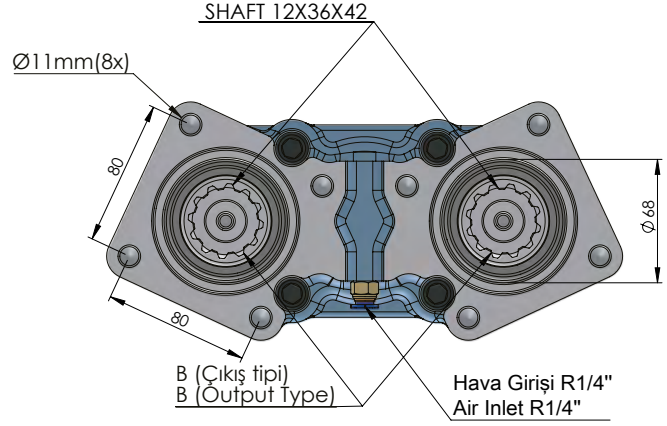

## ZF DOUBLE OUTLET ISO

### ZF ÇİFT ÇIKIŞLI AKTARMAI ISO

ZF

 POWER TAKE-OFFS  
 P.T.O.

CODE KOD	TYPE TİP (A)	MOUNTING TYPE BAĞLANTI TİPİ (B)	MOUNTING SIDE BAĞLANTI	TORQUE TORK [Kgm / Nm]	POWER GÜÇ [Hp / Kw]	SPEED DEVİR [RPM]	RATIO ORAN
50290311P0	PNEUMATIC PNÖMATİK	UNI ADAPTER ADAPTÖRLÜ UNI	REAR KUYRUK	21 Kgm 255 Nm	19 Hp 14 Kw	675	1:1.2
50290321P0		ISO					
50290331P0		FLANGE ADAPTÖRLÜ FLANŞLI					
50290341P0		SHAFT ADAPTÖRLÜ ŞAFTLI					
GEARBOX / ANA ŞANZİMANLAR				USED VEHICLES / KULLANILAN BAZI ARAÇLAR			
ZF44, ZF6S800, ZF6S1000, ZFS635, ZFS642, ZFS650, ZFS655, ZFS665, ZFS670, ZFS680, ZFS690, ZFS550, ZFS590, GV90, VOLVO2855/ZF S5/AK/6S-120-111-110-92 GP ZF S5/AK/ 6S-90-80-70-66-65-55-50-42-36-35 ZF AK 6 80 / AK 6 90 / S6 80 / S6 90				MAN/MERCEDES/BMC PROFESYONEL/FORD CARGO/CHRYSLER HINO/ DODGE/FARGO/ HYUNDAI/ASTRAIVECO/DAF/DAEWOO/RENAULT/EBRO/ GUY/AVIA/SAURER/SISU/STEYR			