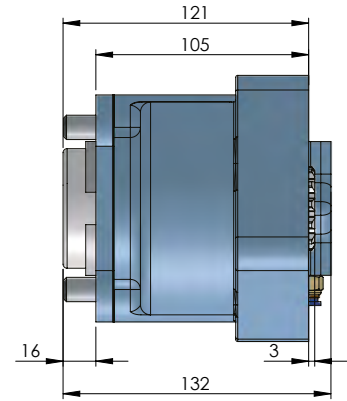

## ZF DOUBLE OUTLET ISO

### ZF ÇİFT ÇIKIŞLI AKTARMAI ISO

ZF

 POWER TAKE-OFFS  
 P.T.O.

CODE KOD	TYPE TİP (A)	MOUNTING TYPE BAĞLANTI TİPİ (B)	MOUNTING SIDE BAĞLANTI	TORQUE TORK [Kgm / Nm]	POWER GÜÇ [Hp / Kw]	SPEED DEVİR [RPM]	RATIO ORAN
50290311P0	PNEUMATIC PNÖMATİK	UNI ADAPTER ADAPTÖRLÜ UNI	REAR KUYRUK	21 Kgm 255 Nm	19 Hp 14 Kw	675	1:1.2
50290321P0		ISO					
50290331P0		FLANGE ADAPTÖRLÜ FLANŞLI					
50290341P0		SHAFT ADAPTÖRLÜ ŞAFTLI					
GEARBOX / ANA ŞANZİMANLAR				USED VEHICLES / KULLANILAN BAZI ARAÇLAR			
ZF44, ZF6S800, ZF6S1000, ZFS635, ZFS642, ZFS650, ZFS655, ZFS665, ZFS670, ZFS680, ZFS690, ZFS550, ZFS590, GV90, VOLVO2855/ZF S5/AK/6S-120-111-110-92 GP ZF S5/AK/ 6S-90-80-70-66-65-55-50-42-36-35 ZF AK 6 80 / AK 6 90 / S6 80 / S6 90				MAN/MERCEDES/BMC PROFESYONEL/FORD CARGO/CHRYSLER HINO/ DODGE/FARGO/ HYUNDAI/ASTRAIVECO/DAF/DAEWOO/RENAULT/EBRO/ GUY/AVIA/SAURER/SISU/STEYR			