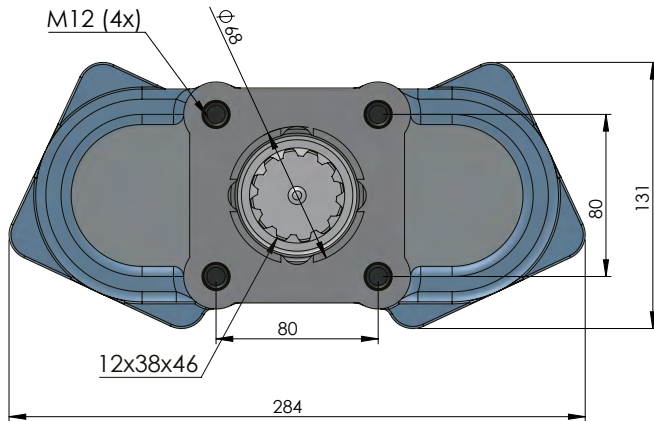

## ZF DOUBLE OUTLET ISO

### ZF ÇİFT ÇIKIŞLI AKTARMAI ISO

ZF

 POWER TAKE-OFFS  
 P.T.O.

CODE KOD	TYPE TİP (A)	MOUNTING TYPE BAĞLANTI TİPİ (B)	MOUNTING SIDE BAĞLANTI	TORQUE TORK [Kgm / Nm]	POWER GÜÇ [Hp / Kw]	SPEED DEVİR [RPM]	RATIO ORAN
50290311P0	PNEUMATIC PNÖMATİK	UNI ADAPTER ADAPTÖRLÜ UNI	REAR KUYRUK	21 Kgm 255 Nm	19 Hp 14 Kw	675	1:1.2
50290321P0		ISO					
50290331P0		FLANGE ADAPTÖRLÜ FLANŞLI					
50290341P0		SHAFT ADAPTÖRLÜ ŞAFTLI					
GEARBOX / ANA ŞANZİMANLAR				USED VEHICLES / KULLANILAN BAZI ARAÇLAR			
ZF44, ZF6S800, ZF6S1000, ZFS635, ZFS642, ZFS650, ZFS655, ZFS665, ZFS670, ZFS680, ZFS690, ZFS550, ZFS590, GV90, VOLVO2855/ZF S5/AK/6S-120-111-110-92 GP ZF S5/AK/ 6S-90-80-70-66-65-55-50-42-36-35 ZF AK 6 80 / AK 6 90 / S6 80 / S6 90				MAN/MERCEDES/BMC PROFESYONEL/FORD CARGO/CHRYSLER HINO/ DODGE/FARGO/ HYUNDAI/ASTRAIVECO/DAF/DAEWOO/RENAULT/EBRO/ GUY/AVIA/SAURER/SISU/STEYR			