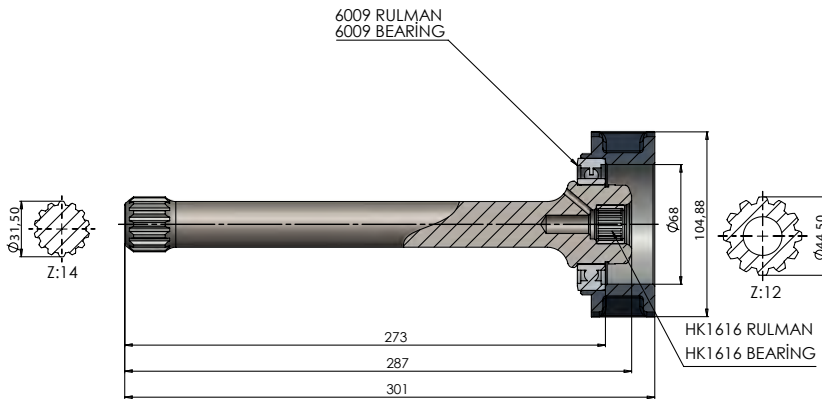

## ZF TGA INTARDER WITH PLATE 250mm

ZF TGA İNTARDER PLATELİ 250mm

60216250

GEARBOX ANA ŞANZIMANLAR	USED VEHICLES KULLANILAN BAZI ARAÇLAR
16S-1621 TD/ 1921 TD / 2221 TD/ 2321 TD/2331 TD (+IT) /16S-1821 TO/ 2221 TO / 2521 TO/ 2721 TO /2731 TO (+IT) /16S-151/181/221 (+IT) /12S-2101TD/2301TD/2801TD (+IT3)	14.463-39.390 MAN TGA-TGA 18.460A-19.430 MAN EUROPE 6X4 / 3300 DAF-85.330 DAF / RENAULT PREMIUM 440 DXI / IVECO 480 STRALIS

## ZF TGA INTARDER WITH PLATE 287mm

ZF TGA İNTARDER PLATELİ 287mm

60216280

GEARBOX ANA ŞANZIMANLAR	USED VEHICLES KULLANILAN BAZI ARAÇLAR
16S-1621 TD/ 1921 TD / 2221 TD/ 2321 TD/2331 TD (+IT) /16S-1821 TO/ 2221 TO / 2521 TO/ 2721 TO /2731 TO (+IT) /16S-151/181/221 (+IT) /12S-2101TD/2301TD/2801TD (+IT3)	14.463-39.390 MAN TGA-TGA 18.460A-19.430 MAN EUROPE 6X4 / 3300 DAF-85.330 DAF / RENAULT PREMIUM 440 DXI / IVECO 480 STRALIS