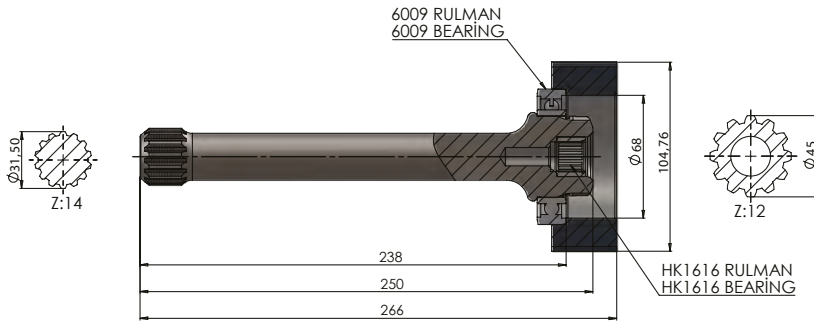

## ZF TGA INTARDER WITH PLATE 250mm

ZF TGA İNTARDER PLATELİ 250mm

60216250

GEARBOX ANA ŞANZIMANLAR	USED VEHICLES KULLANILAN BAZI ARAÇLAR
16S-1621 TD/ 1921 TD / 2221 TD/ 2321 TD/2331 TD (+IT) /16S-1821 TO/ 2221 TO / 2521 TO/ 2721 TO /2731 TO (+IT) /16S-151/181/221 (+IT) /12S-2101TD/2301TD/2801TD (+IT3)	14.463-39.390 MAN TGA-TGA 18.460A-19.430 MAN EUROPE 6X4 / 3300 DAF-85.330 DAF / RENAULT PREMIUM 440 DXI / IVECO 480 STRALIS

## ZF TGA INTARDER WITH PLATE 287mm

ZF TGA İNTARDER PLATELİ 287mm

60216280

GEARBOX ANA ŞANZIMANLAR	USED VEHICLES KULLANILAN BAZI ARAÇLAR
16S-1621 TD/ 1921 TD / 2221 TD/ 2321 TD/2331 TD (+IT) /16S-1821 TO/ 2221 TO / 2521 TO/ 2721 TO /2731 TO (+IT) /16S-151/181/221 (+IT) /12S-2101TD/2301TD/2801TD (+IT3)	14.463-39.390 MAN TGA-TGA 18.460A-19.430 MAN EUROPE 6X4 / 3300 DAF-85.330 DAF / RENAULT PREMIUM 440 DXI / IVECO 480 STRALIS