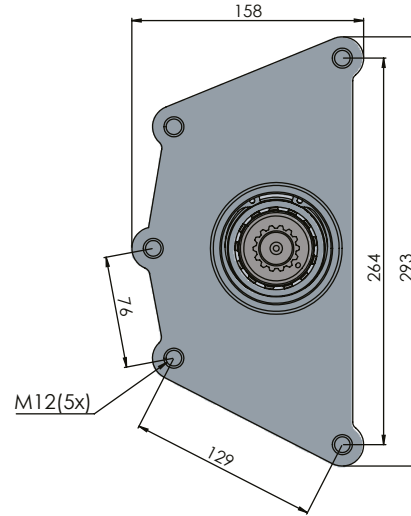

## ZF TRAXON SINGLE GEAR ISO

ZF TRAXON TEK DİŞLİ ISO

CODE KOD	TYPE TİP (A)	MOUNTING TYPE BAĞLANTI TİPİ (B)	MOUNTING SIDE BAĞLANTI	TORQUE TORK [Kgm / Nm]	POWER GÜÇ [Hp / Kw]	SPEED DEVİR [RPM]	RATIO ORAN
50240312P0	PNEUMATIC PnöMATİK	UNI ADAPTER ADAPTÖRLÜ UNI	SIDE YAN	23 Kgm 255 Nm	16 Hp 12 Kw	500	1:1
50240322P0		ISO					
50240332P0		FLANGE ADAPTÖRLÜ FLANŞLI					
50240342P0		SHAFT ADAPTÖRLÜ ŞAFTLI					
GEARBOX / ANA ŞANZİMANLAR				USED VEHICLES / KULLANILAN BAZI ARAÇLAR			
12TX-1410TD-16.69-1.0, 12TX-1610TD-16.69-1.0, 12TX-1610TO-12.92-0.77, 12TX-1810TD-16.69-1.0, 12TX-1810TO-12.92-0.77, 12TX-2010TD-16.69-1.0, 12TX-2010TO-12.92-0.77, 12TX-2210TD-16.69-1.0, 12TX-2210TO-12.92-0.77, 12TX-2420TD-16.69-1.0, 12TX-2420TO-12.92-0.77, 12TX-2610TD-16.69-1.0, 12TX-2610TO-12.92-0.77, 12TX-2820TD-16.69-1.0, 12TX-2820TO-12.92-0.77, 12TX-3020TD-12.92-0.77, 12TX-3020TO-12.92-0.77, 12TX-3220TD-12.92-0.77, 12TX-3220TO-12.92-0.77, 16TX-1640TD-17.94-1.0, 16TX-1840TD-17.94-1.0, 16TX-1840TO-14.68-0.82, 16TX-2040TD-17.94-1.0, 16TX-2040TO-14.68-0.82, 16TX-2240TD-17.94-1.0, 16TX-2240TO-14.68-0.82, 16TX-2440TD-17.94-1.0, 16TX-2440TO-14.68-0.82, 16TX-2640TD-17.94-1.0, 16TX-2640TO-14.68-0.82, 16TX-2840TD-17.94-1.0, 16TX-2840TO-14.68-0.82, 16TX-3040TD-14.68-0.82, 16TX-3240TD-14.68-0.82, 16TX-3440TD-14.68-0.82, 16TX-2410TO / 12.92-0.77				FORD 1848			