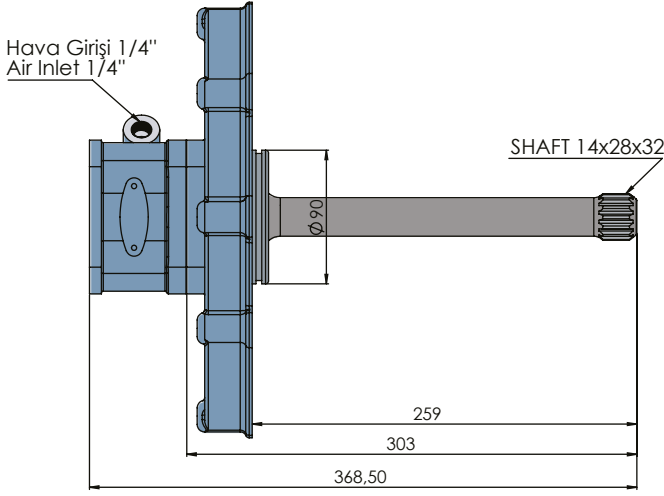

## ZF TRAXON SINGLE GEAR ISO

ZF TRAXON TEK DİŞLİ ISO

CODE KOD	TYPE TİP (A)	MOUNTING TYPE BAĞLANTI TİPİ (B)	MOUNTING SIDE BAĞLANTI	TORQUE TORK [Kgm / Nm]	POWER GÜÇ [Hp / Kw]	SPEED DEVİR [RPM]	RATIO ORAN
50240312P0	PNEUMATIC PnöMATİK	UNI ADAPTER ADAPTÖRLÜ UNI	SIDE YAN	23 Kgm 255 Nm	16 Hp 12 Kw	500	1:1
50240322P0		ISO					
50240332P0		FLANGE ADAPTÖRLÜ FLANŞLI					
50240342P0		SHAFT ADAPTÖRLÜ ŞAFTLI					
GEARBOX / ANA ŞANZİMANLAR				USED VEHICLES / KULLANILAN BAZI ARAÇLAR			
12TX-1410TD-16.69-1.0, 12TX-1610TD-16.69-1.0, 12TX-1610TO-12.92-0.77, 12TX-1810TD-16.69-1.0, 12TX-1810TO-12.92-0.77, 12TX-2010TD-16.69-1.0, 12TX-2010TO-12.92-0.77, 12TX-2210TD-16.69-1.0, 12TX-2210TO-12.92-0.77, 12TX-2420TD-16.69-1.0, 12TX-2420TO-12.92-0.77, 12TX-2610TD-16.69-1.0, 12TX-2610TO-12.92-0.77, 12TX-2820TD-16.69-1.0, 12TX-2820TO-12.92-0.77, 12TX-3020TD-12.92-0.77, 12TX-3020TO-12.92-0.77, 12TX-3220TD-12.92-0.77, 12TX-3220TO-12.92-0.77, 16TX-1640TD-17.94-1.0, 16TX-1840TD-17.94-1.0, 16TX-1840TO-14.68-0.82, 16TX-2040TD-17.94-1.0, 16TX-2040TO-14.68-0.82, 16TX-2240TD-17.94-1.0, 16TX-2240TO-14.68-0.82, 16TX-2440TD-17.94-1.0, 16TX-2440TO-14.68-0.82, 16TX-2640TD-17.94-1.0, 16TX-2640TO-14.68-0.82, 16TX-2840TD-17.94-1.0, 16TX-2840TO-14.68-0.82, 16TX-3040TD-14.68-0.82, 16TX-3240TD-14.68-0.82, 16TX-3440TD-14.68-0.82, 16TX-2410TO / 12.92-0.77				FORD 1848			