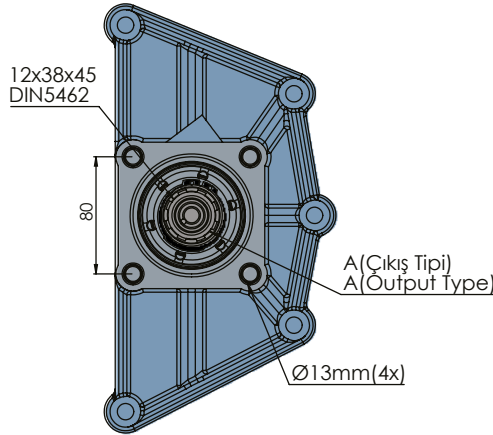

## ZF TRAXON SINGLE GEAR ISO

ZF TRAXON TEK DİŞLİ ISO

CODE KOD	TYPE TİP (A)	MOUNTING TYPE BAĞLANTI TİPİ (B)	MOUNTING SIDE BAĞLANTI	TORQUE TORK [Kgm / Nm]	POWER GÜÇ [Hp / Kw]	SPEED DEVİR [RPM]	RATIO ORAN
50240312P0	PNEUMATIC PnöMATİK	UNI ADAPTER ADAPTÖRLÜ UNI	SIDE YAN	23 Kgm 255 Nm	16 Hp 12 Kw	500	1:1
50240322P0		ISO					
50240332P0		FLANGE ADAPTÖRLÜ FLANŞLI					
50240342P0		SHAFT ADAPTÖRLÜ ŞAFTLI					
GEARBOX / ANA ŞANZİMANLAR				USED VEHICLES / KULLANILAN BAZI ARAÇLAR			
12TX-1410TD-16.69-1.0, 12TX-1610TD-16.69-1.0, 12TX-1610TO-12.92-0.77, 12TX-1810TD-16.69-1.0, 12TX-1810TO-12.92-0.77, 12TX-2010TD-16.69-1.0, 12TX-2010TO-12.92-0.77, 12TX-2210TD-16.69-1.0, 12TX-2210TO-12.92-0.77, 12TX-2420TD-16.69-1.0, 12TX-2420TO-12.92-0.77, 12TX-2610TD-16.69-1.0, 12TX-2610TO-12.92-0.77, 12TX-2820TD-16.69-1.0, 12TX-2820TO-12.92-0.77, 12TX-3020TD-12.92-0.77, 12TX-3020TO-12.92-0.77, 12TX-3220TD-12.92-0.77, 12TX-3220TO-12.92-0.77, 16TX-1640TD-17.94-1.0, 16TX-1840TD-17.94-1.0, 16TX-1840TO-14.68-0.82, 16TX-2040TD-17.94-1.0, 16TX-2040TO-14.68-0.82, 16TX-2240TD-17.94-1.0, 16TX-2240TO-14.68-0.82, 16TX-2440TD-17.94-1.0, 16TX-2440TO-14.68-0.82, 16TX-2640TD-17.94-1.0, 16TX-2640TO-14.68-0.82, 16TX-2840TD-17.94-1.0, 16TX-2840TO-14.68-0.82, 16TX-3040TD-14.68-0.82, 16TX-3240TD-14.68-0.82, 16TX-3440TD-14.68-0.82, 16TX-2410TO / 12.92-0.77				FORD 1848			